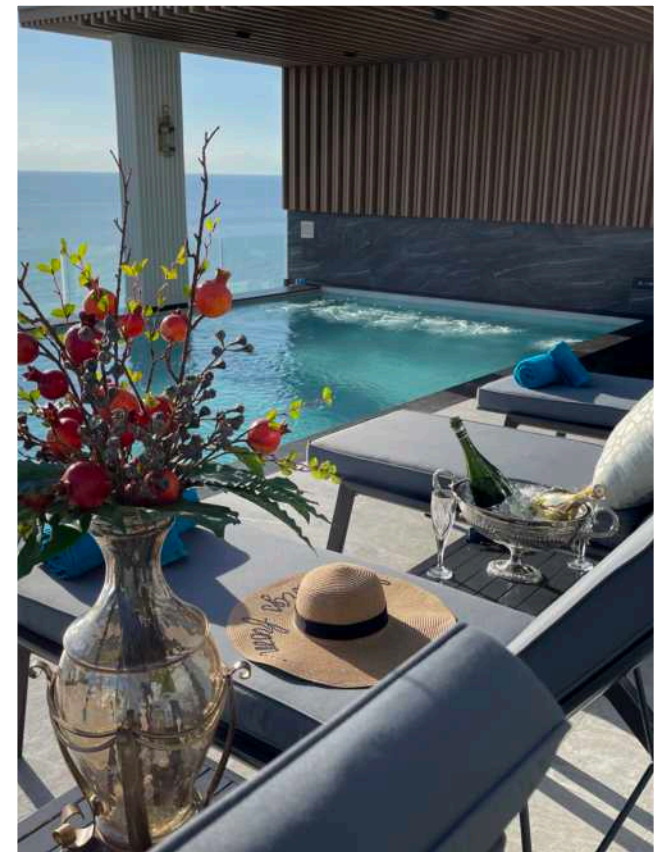

## *The* SAUNA & FITNESS

---

Time is the greatest luxury in life. Make time for you wellbeing, in the most elegant and uplifting environment imaginable. This facility continues the Elysium's warm and comforting aesthetic while offering a layout based on a modern fitness psychology. Get your heart racing on the cardio machines, build up your strength by lifting the weights or elevate your core on the yoga mats.

# The DECK

---

The Deck's lounge is an intimate space. Soothing tones, opulent furnishings, make it the ideal spot to meet a friend, mingle or simply peruse the morning paper. For private group entertaining, a roof top bar with adjoining relaxation area provides a stylish space for special occasions.