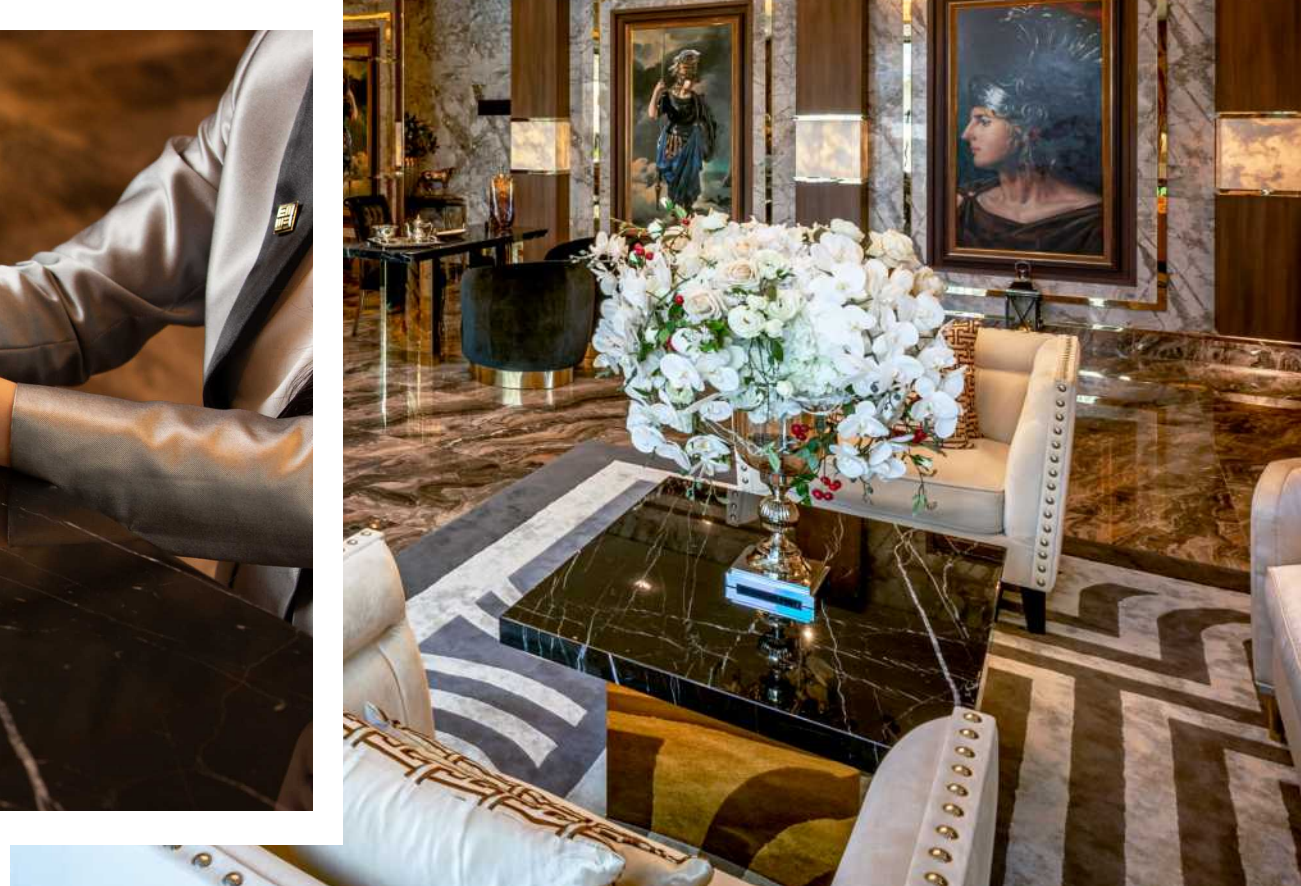

SIMPLY MAGNIFICENT

With 2 stylish elevators servicing this boutique high-rise sized residences. Should you enjoy a moment of reflection before ascending to your suite, you will notice glorious designer accents including luxurious black marble surrounds and natural wood flooring. Elegant features complement the mood, Offering a measure of privacy for all your departures and arrivals.