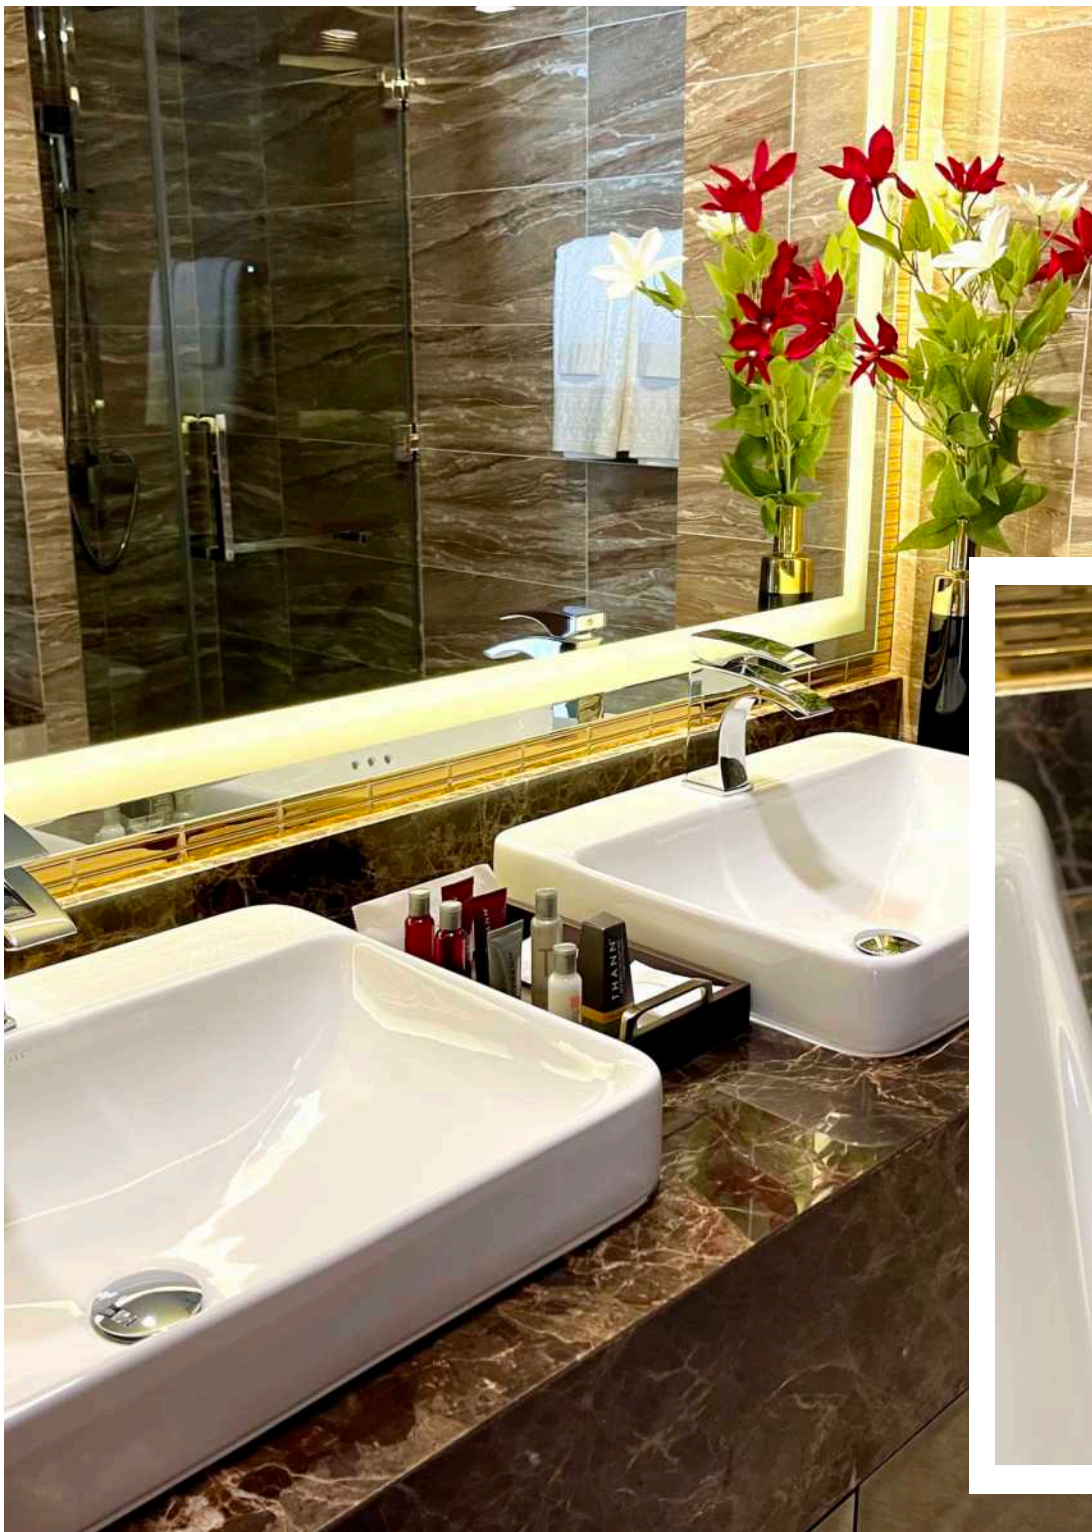

The QUALITY

Classic yet Contemporary, the interiors are designed with a timeless aesthetic. Elysium is the perfect reward for those aspiring to an elevated living experience.