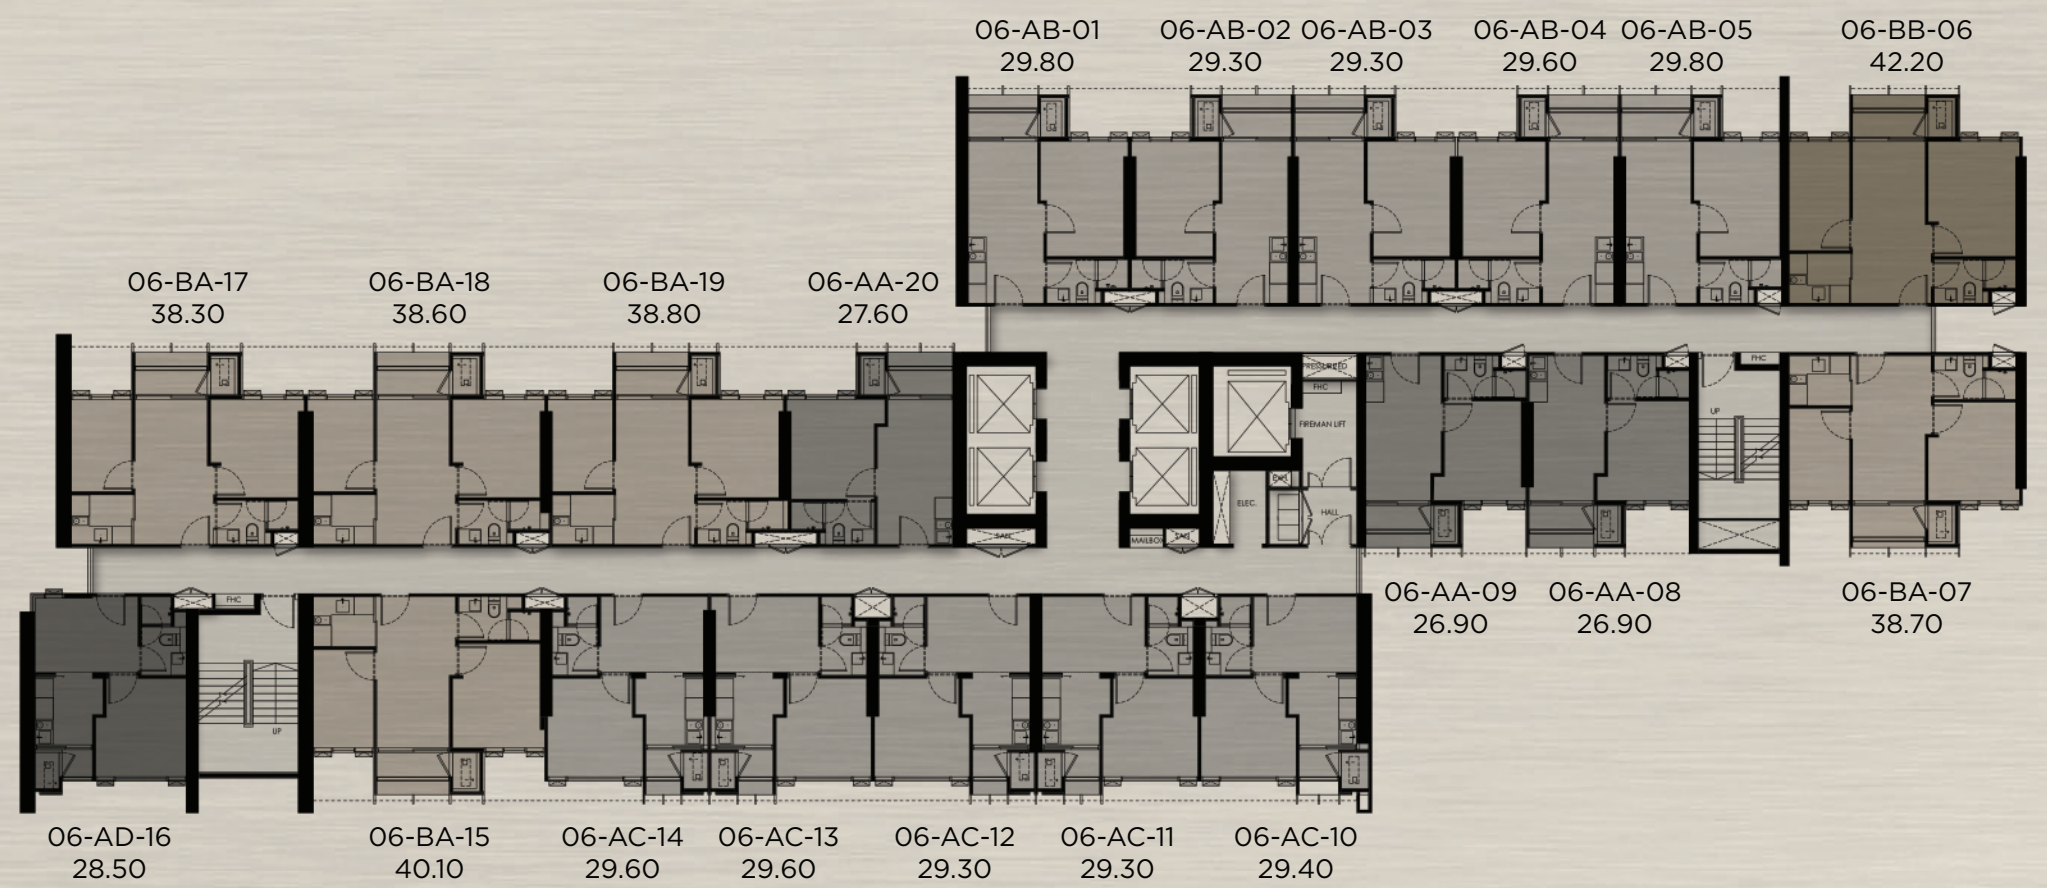

Whizdom
Connect
Sukhumvit

MAP

Whizdom
Connect
Sukhumvit

Room Layout

Whizdom
Connect
Sukhumvit

Floor Plan

6 TH-29TH,31TH-34TH FLOOR PLAN (TYPICAL FLOOR PLAN)