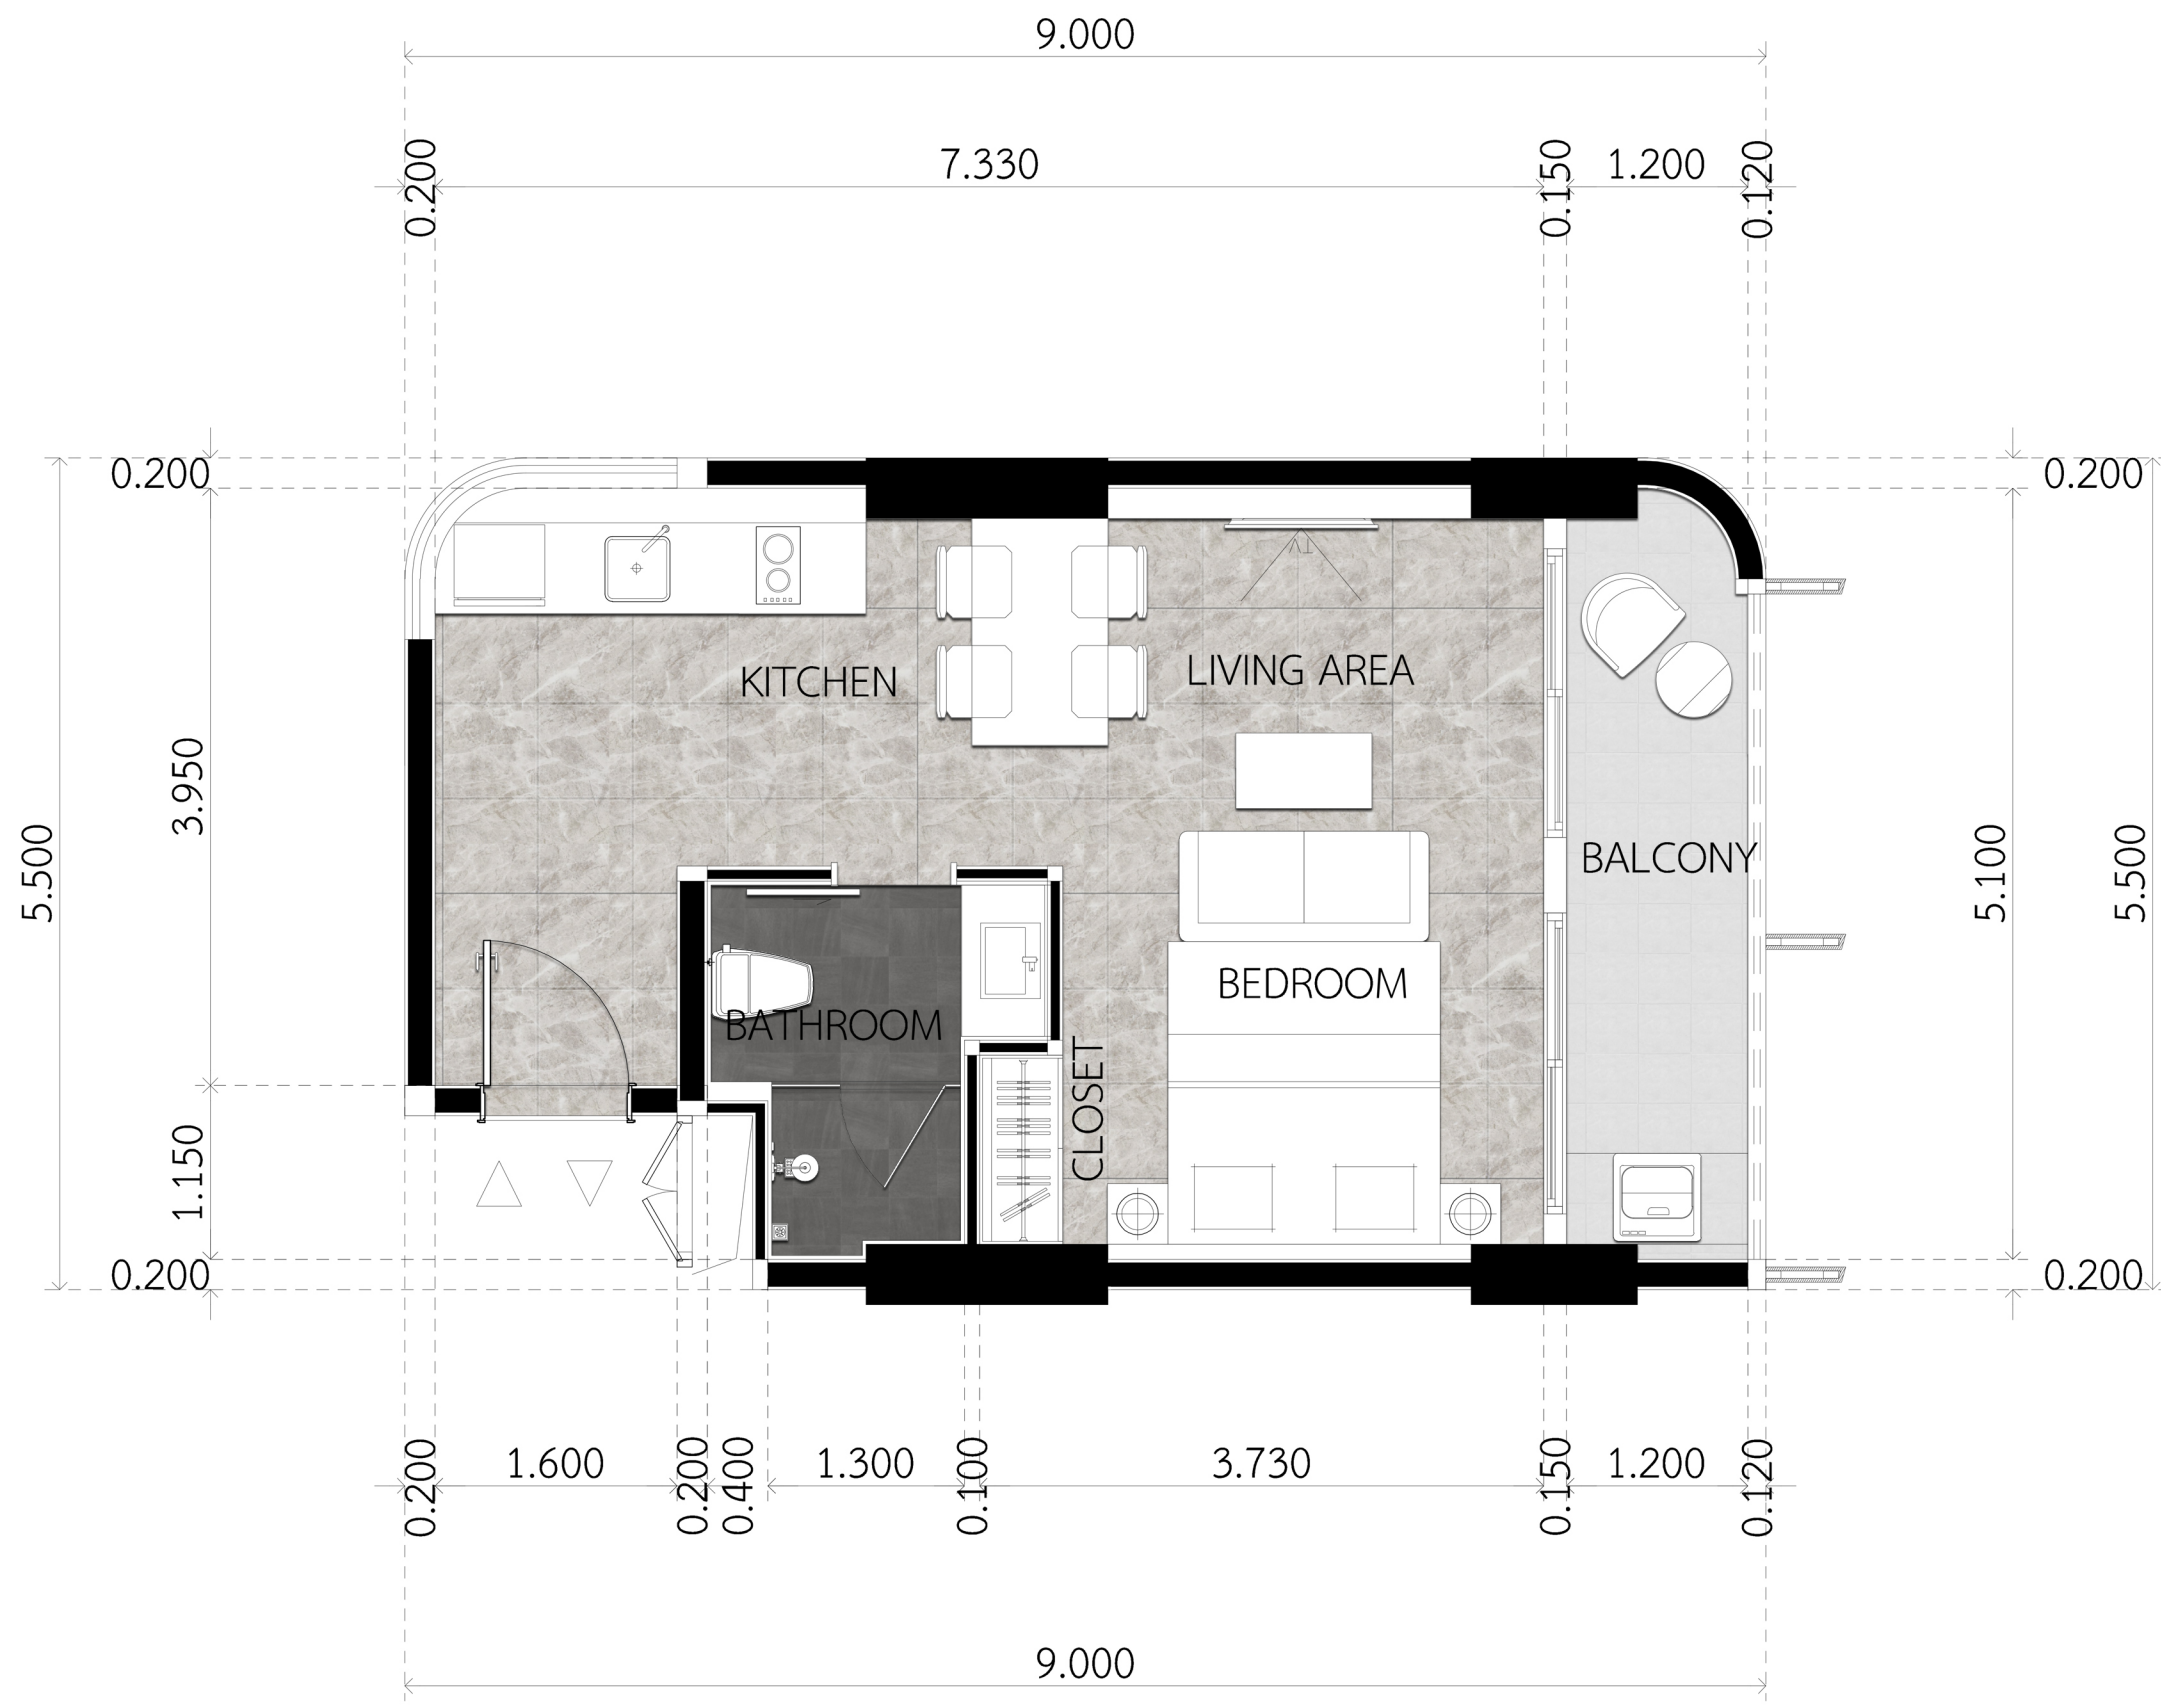

4th-20th FL.

41.40 sq.m.

1 BEDROOM A

SCALE 1:50

荣耀
THE GLORY
- PATTAYA -

4th-21th FL.

43.81 sq.m.

1 BEDROOM B

SCALE 1:50

荣耀
THE GLORY
- PATTAYA -

4th-21th FL.

43.86 sq.m.

1 BEDROOM C

SCALE 1:50

荣耀
THE GLORY
- PATTAYA -

5th-13th FL.

34.55 sq.m.
STUDIO A

SCALE 1:50

榮耀
THE GLORY
- PATTAYA -

5th-13th FL.

34.68 sq.m.
STUDIO B

SCALE 1:50

荣耀
THE GLORY
- PATTAYA -

5th-13th FL.

32.14 sq.m.
STUDIO C

SCALE 1:50

荣耀
THE GLORY
- PATTAYA -

14th FL.

34.55 sq.m.
STUDIO D

SCALE 1:50

榮耀
THE GLORY
- PATTAYA -

15-17th FL.