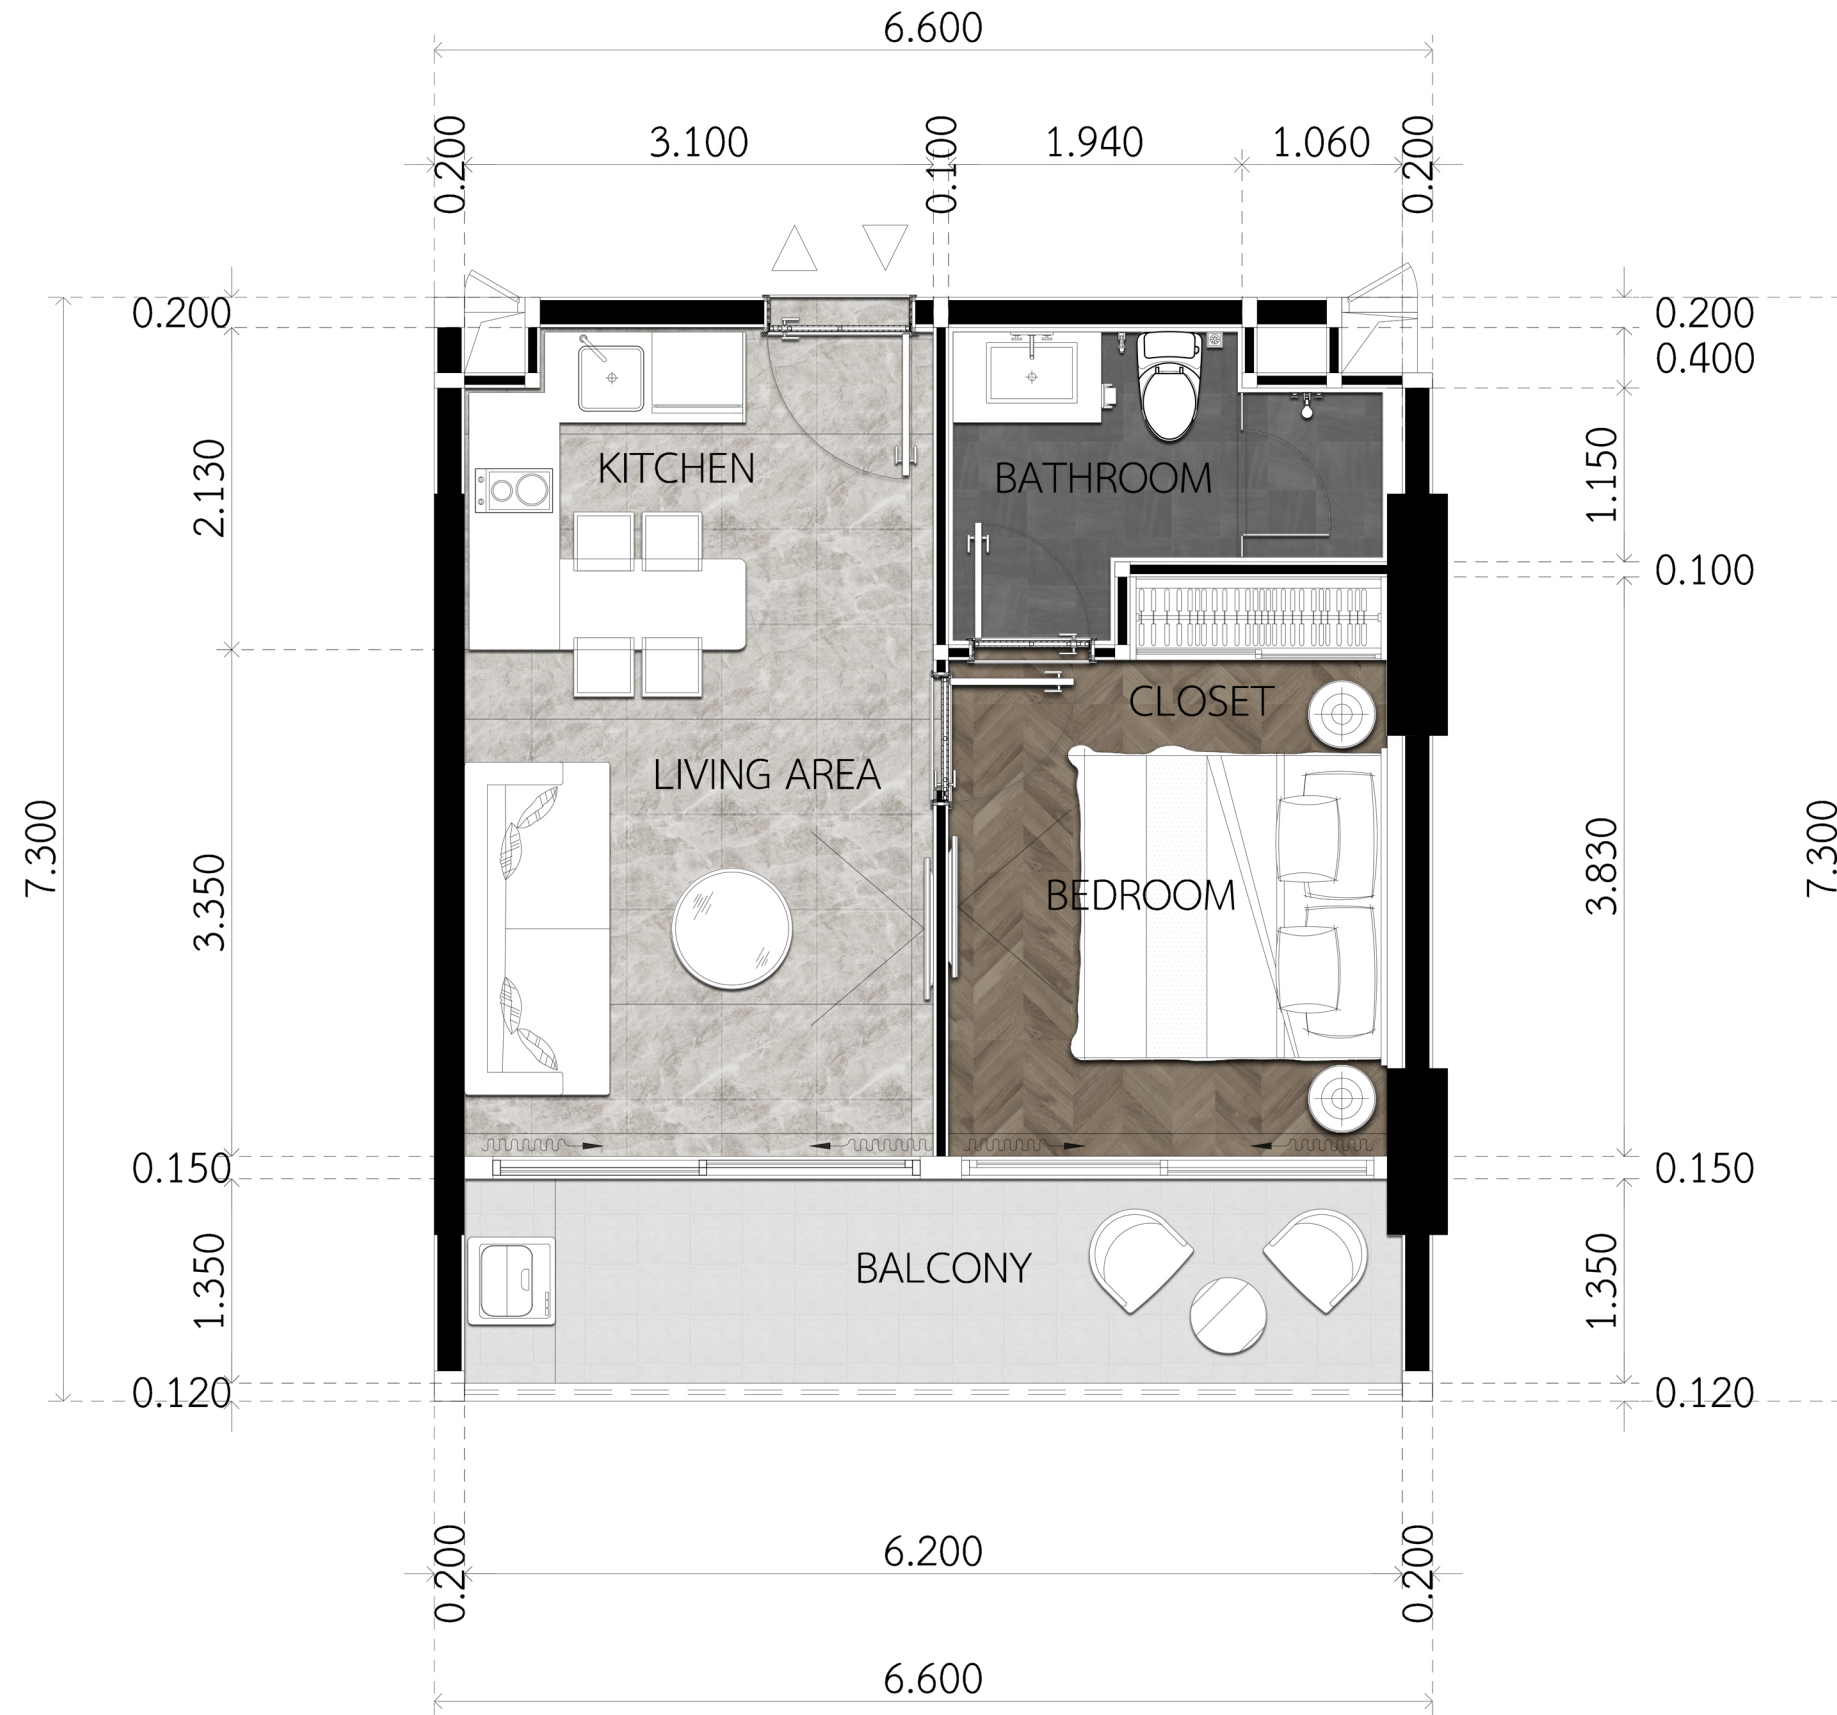

4th-20th FL.

41.40 sq.m.

1 BEDROOM A

SCALE 1:50

荣耀
THE GLORY
- PATTAYA -

4th-21th FL.

43.81 sq.m.

1 BEDROOM B

SCALE 1:50

荣耀
THE GLORY
- PATTAYA -

4th-21th FL.

43.86 sq.m.

1 BEDROOM C

SCALE 1:50

荣耀
THE GLORY
- PATTAYA -

5th-13th FL.

47.15 sq.m.
1 BEDROOM D

SCALE 1:50

榮耀
THE GLORY
- PATTAYA -

18th FL.

55.67 sq.m.
1 BEDROOM E

SCALE 1:50

荣耀
THE GLORY
- PATTAYA -

19th FL.

64.16 sq.m.
1 BEDROOM F

SCALE 1:50

榮耀
THE GLORY
- PATTAYA -

20th FL.

55.53 sq.m.
1 BEDROOM G

SCALE 1:50

荣耀
THE GLORY
 - PATTAYA -

4th-20th FL.