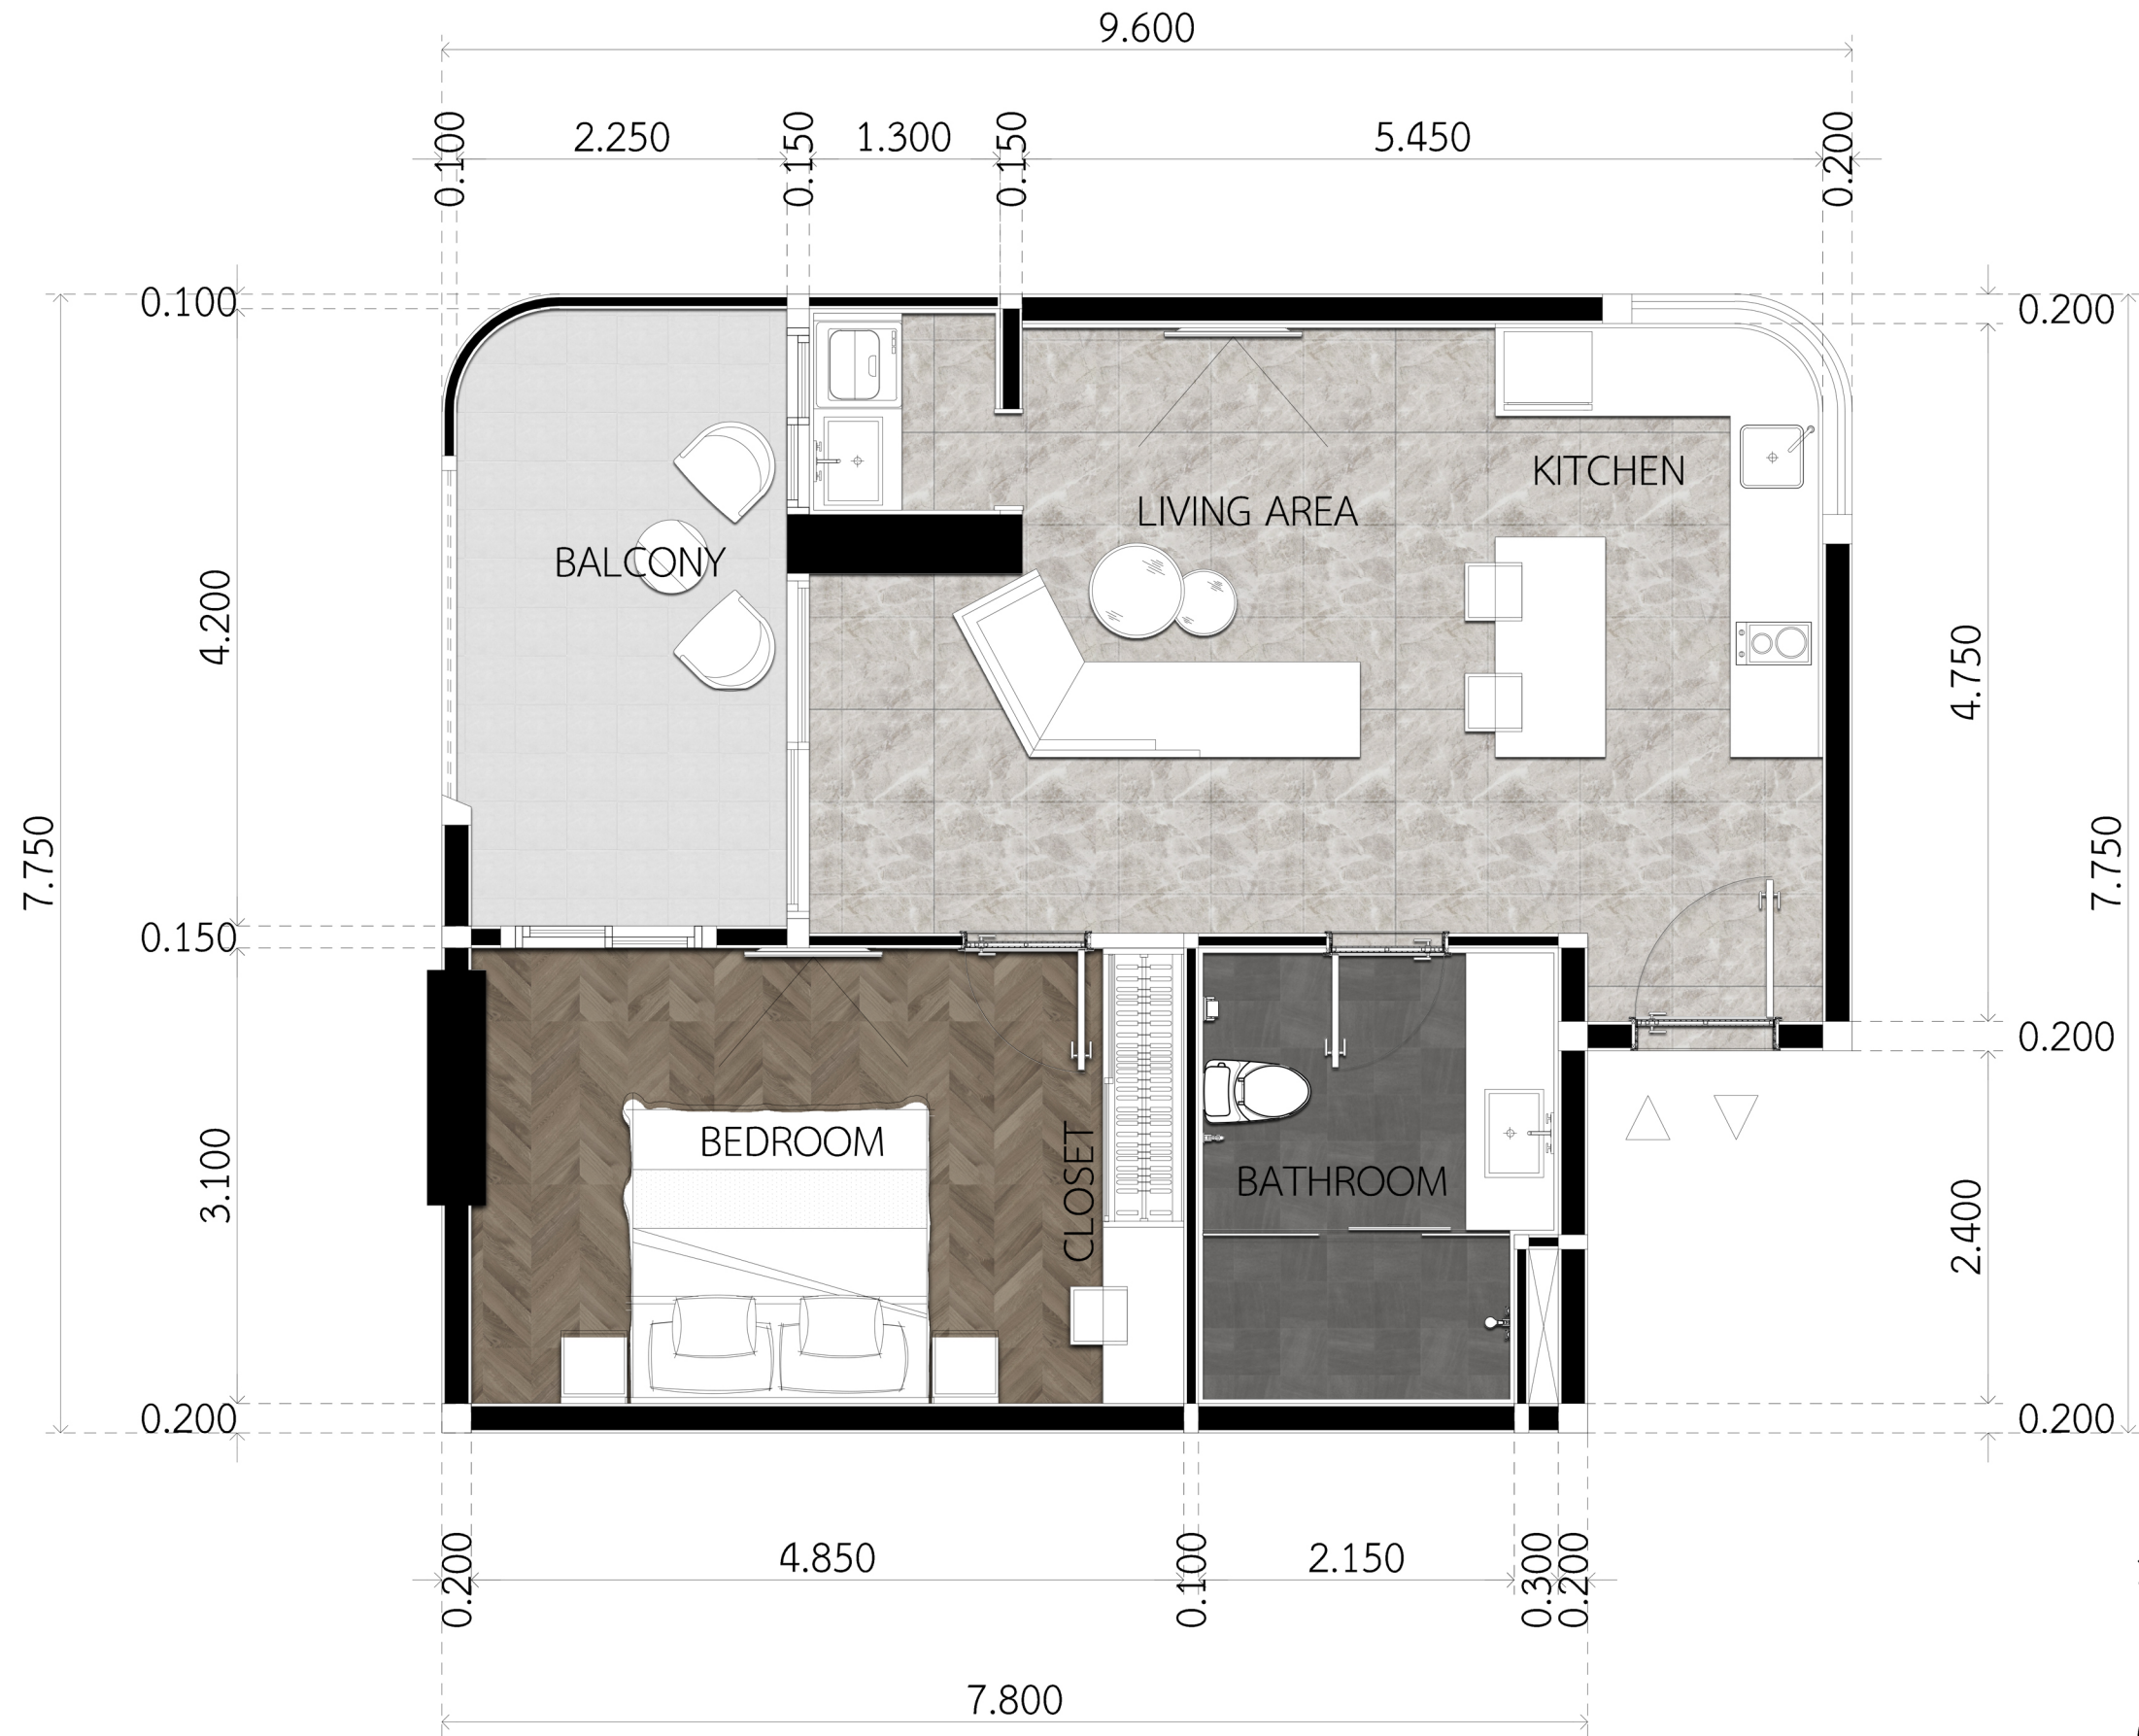

4th-20th FL.

41.40 sq.m.

1 BEDROOM A

SCALE 1:50

荣耀
THE GLORY
- PATTAYA -

4th-21th FL.

43.81 sq.m.

1 BEDROOM B

SCALE 1:50

荣耀
THE GLORY
- PATTAYA -

4th-21th FL.

43.86 sq.m.

1 BEDROOM C

SCALE 1:50

荣耀
THE GLORY
- PATTAYA -

5th-13th FL.

47.15 sq.m.
1 BEDROOM D

SCALE 1:50

榮耀
THE GLORY
- PATTAYA -

18th FL.

55.67 sq.m.
1 BEDROOM E

SCALE 1:50

荣耀
THE GLORY
- PATTAYA -

19th FL.

64.16 sq.m.
1 BEDROOM F

SCALE 1:50

榮耀
THE GLORY
- PATTAYA -

20th FL.

55.53 sq.m.
1 BEDROOM G

SCALE 1:50

荣耀
THE GLORY
 - PATTAYA -

4th-20th FL.