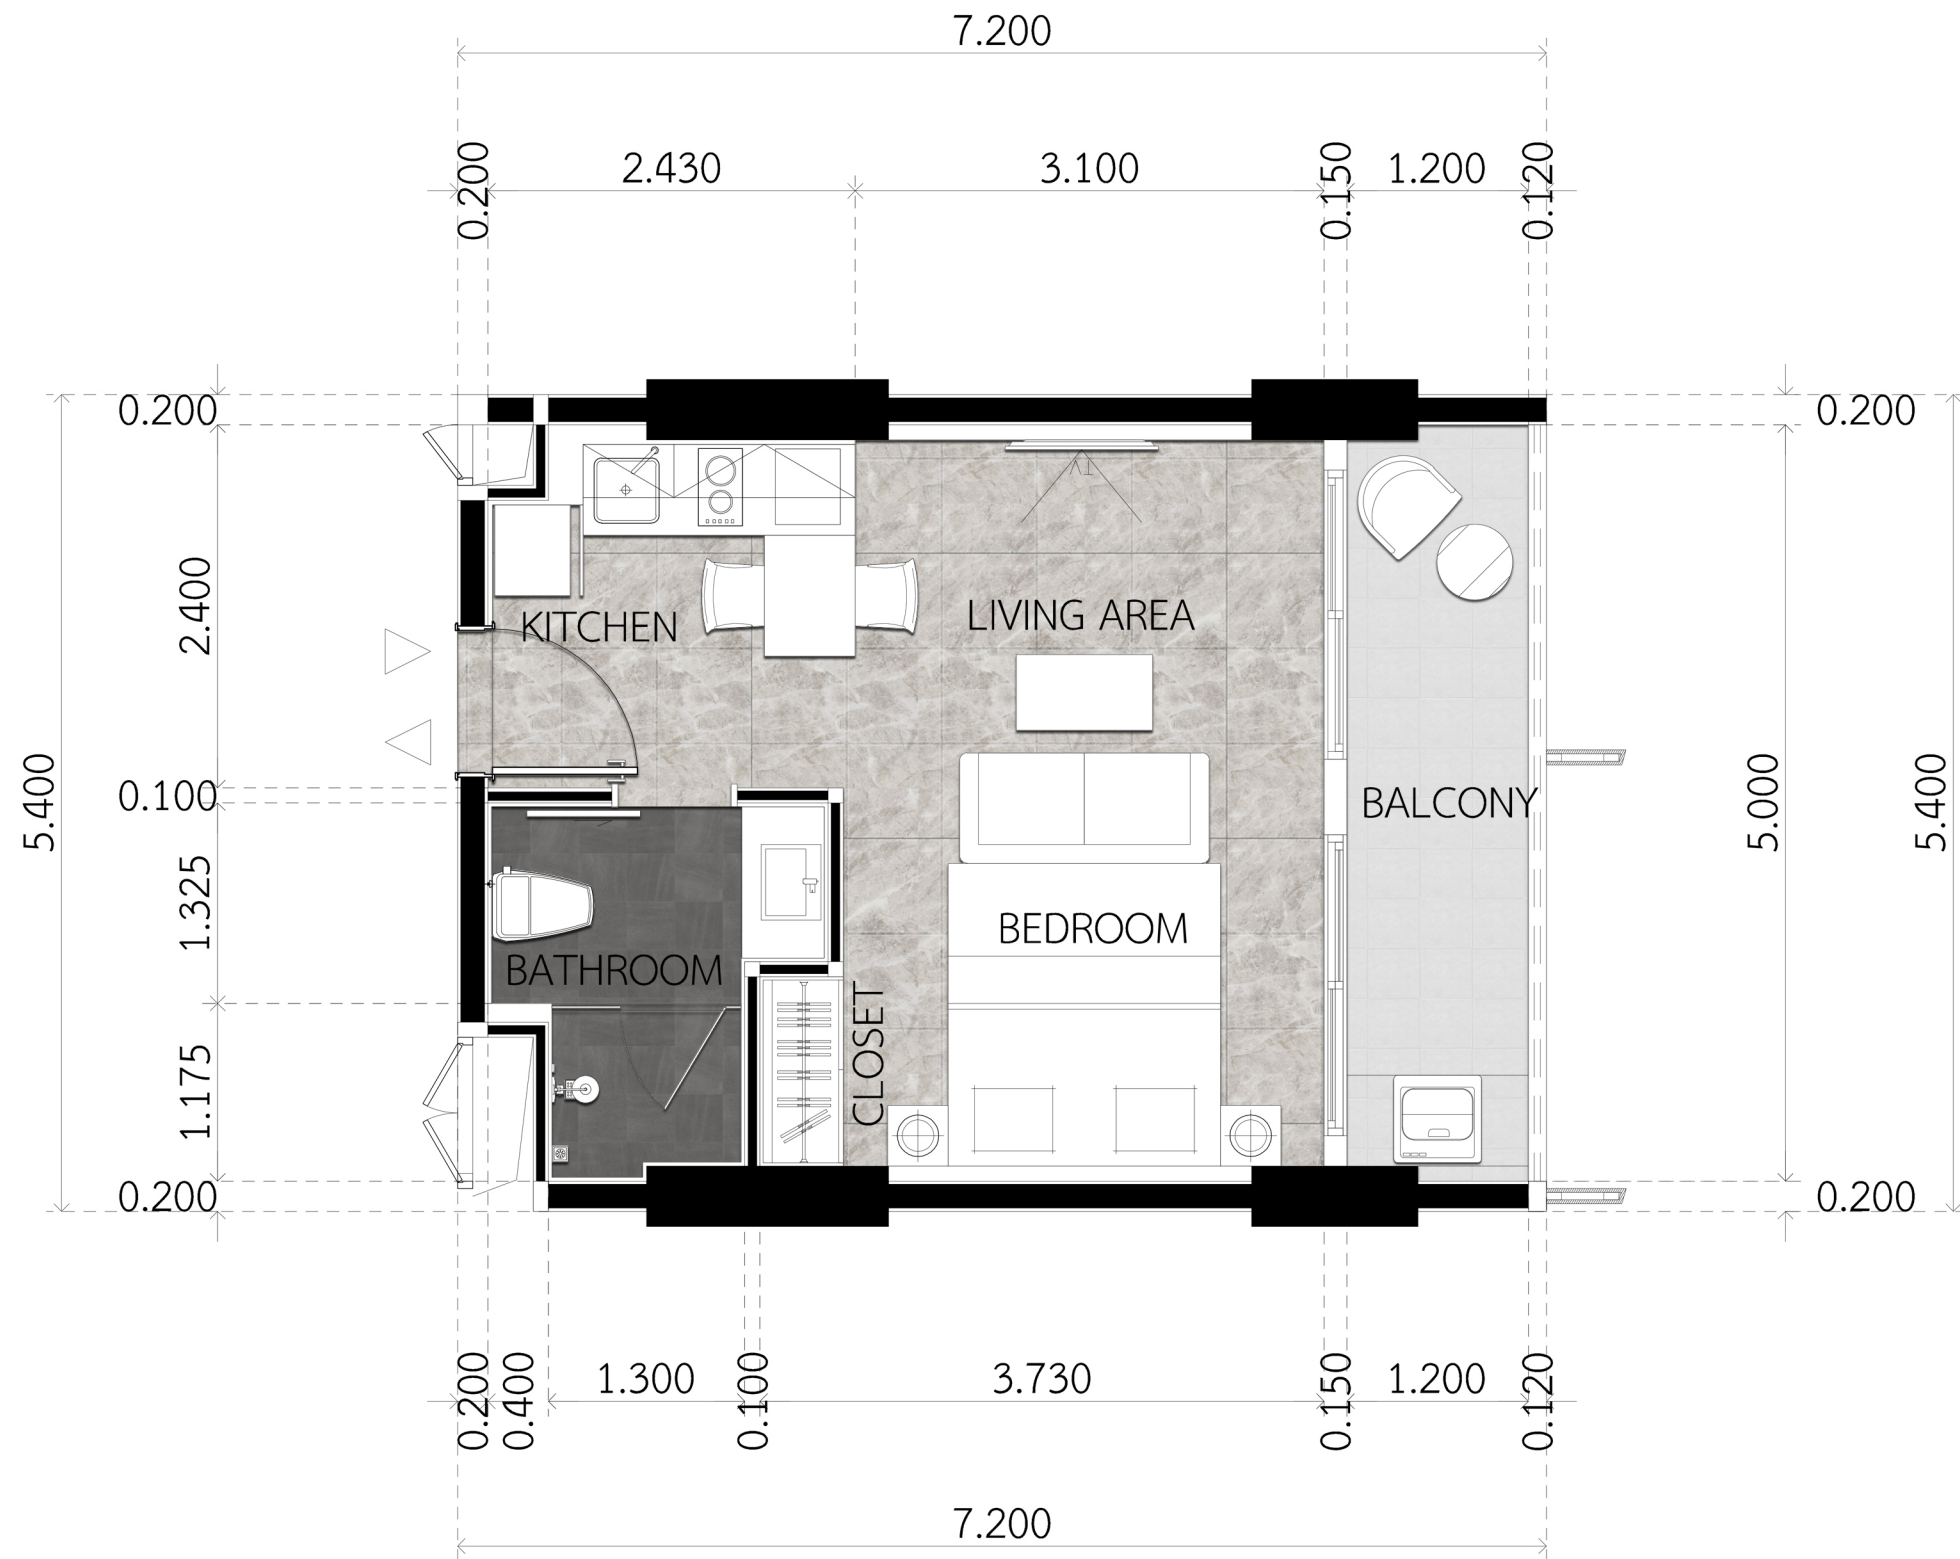

4th-20th FL.

41.40 sq.m.

1 BEDROOM A

SCALE 1:50

荣耀
THE GLORY
- PATTAYA -

4th-21th FL.

43.81 sq.m.

1 BEDROOM B

21th FL.

92.23 sq.m.
2 BEDROOM F

SCALE 1:75

荣耀
THE GLORY
 - PATTAYA -

21th FL.

151.56 sq.m.
 3 BEDROOM

SCALE 1:75

5th-13th FL.

34.55 sq.m.
STUDIO A

SCALE 1:50

榮耀
THE GLORY
- PATTAYA -

5th-13th FL.

34.68 sq.m.
STUDIO B

SCALE 1:50

荣耀
THE GLORY
- PATTAYA -

5th-13th FL.

32.14 sq.m.
STUDIO C

SCALE 1:50

荣耀
THE GLORY
- PATTAYA -

14th FL.

34.55 sq.m.
STUDIO D

SCALE 1:50

榮耀
THE GLORY
- PATTAYA -

15-17th FL.