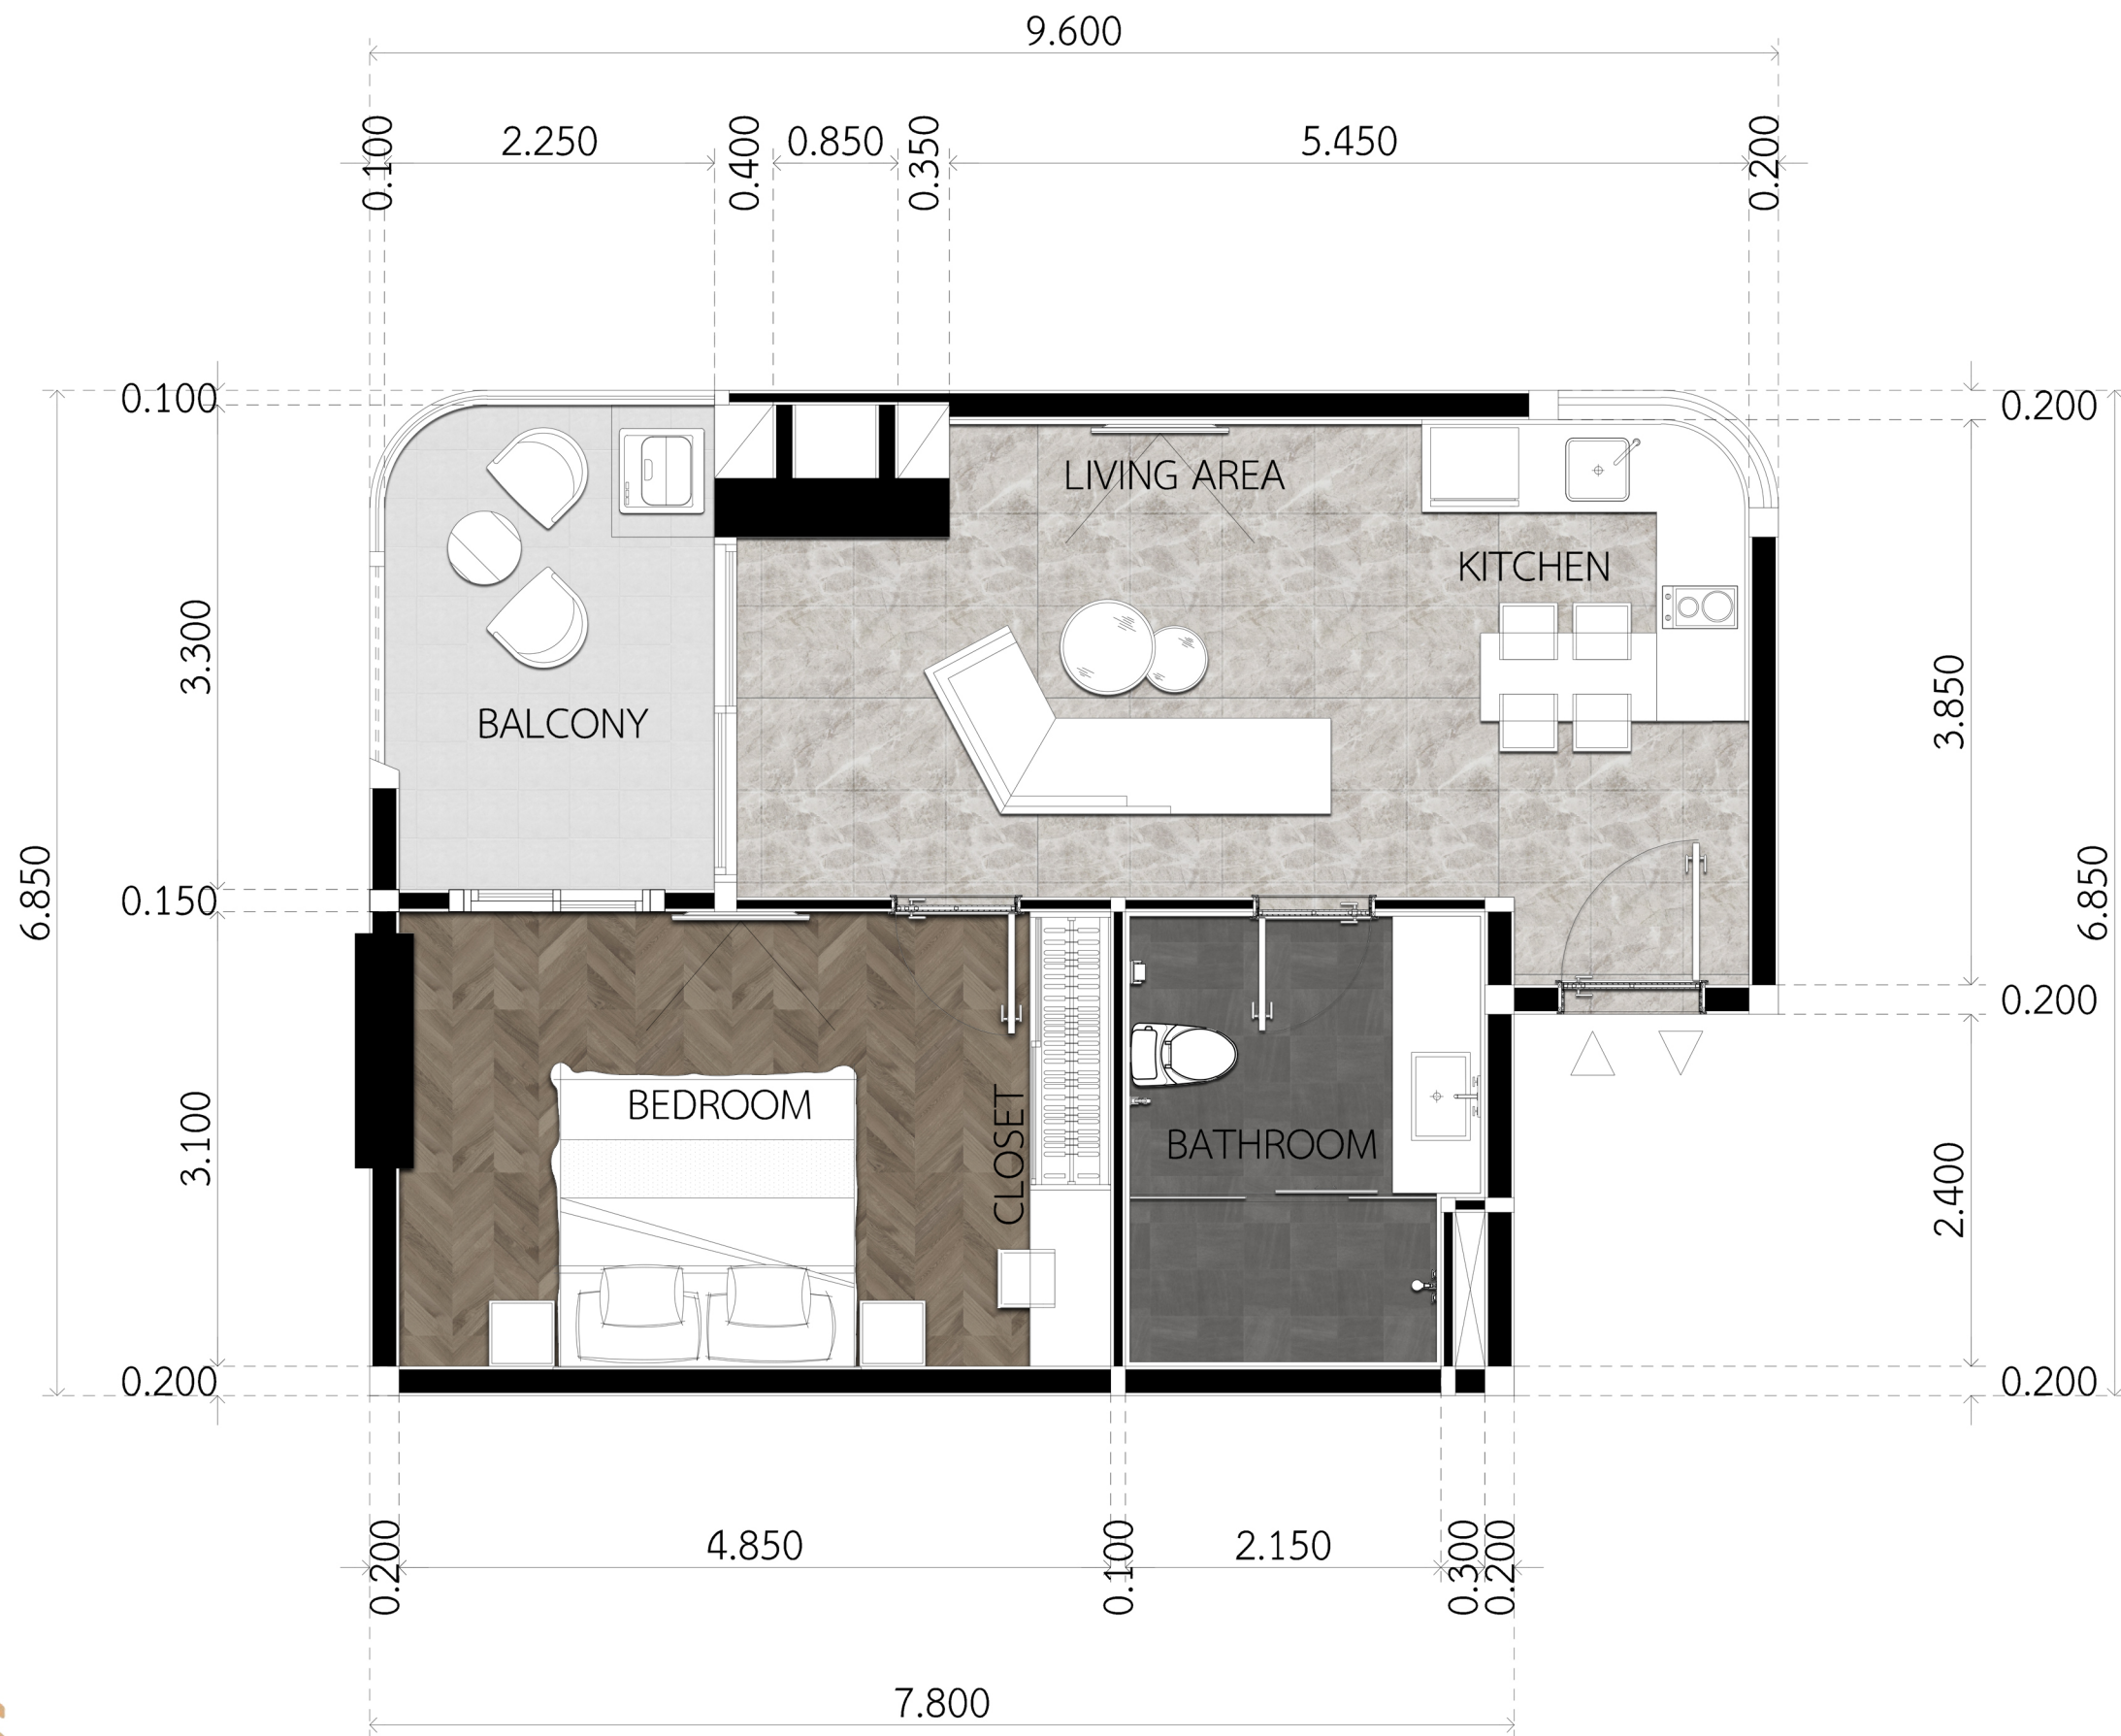

4th-20th FL.

41.40 sq.m.

1 BEDROOM A

SCALE 1:50

荣耀
THE GLORY
- PATTAYA -

4th-21th FL.

43.81 sq.m.

1 BEDROOM B

SCALE 1:50

荣耀
THE GLORY
- PATTAYA -

4th-21th FL.

43.86 sq.m.

1 BEDROOM C

SCALE 1:50

荣耀
THE GLORY
- PATTAYA -

5th-13th FL.

47.15 sq.m.
1 BEDROOM D

SCALE 1:50

榮耀
THE GLORY
- PATTAYA -

18th FL.

55.67 sq.m.
1 BEDROOM E

SCALE 1:50

荣耀
THE GLORY
- PATTAYA -

19th FL.

64.16 sq.m.
1 BEDROOM F

SCALE 1:50

榮耀
THE GLORY
- PATTAYA -

20th FL.

55.53 sq.m.
1 BEDROOM G

SCALE 1:50

荣耀
THE GLORY
 - PATTAYA -

4th-20th FL.