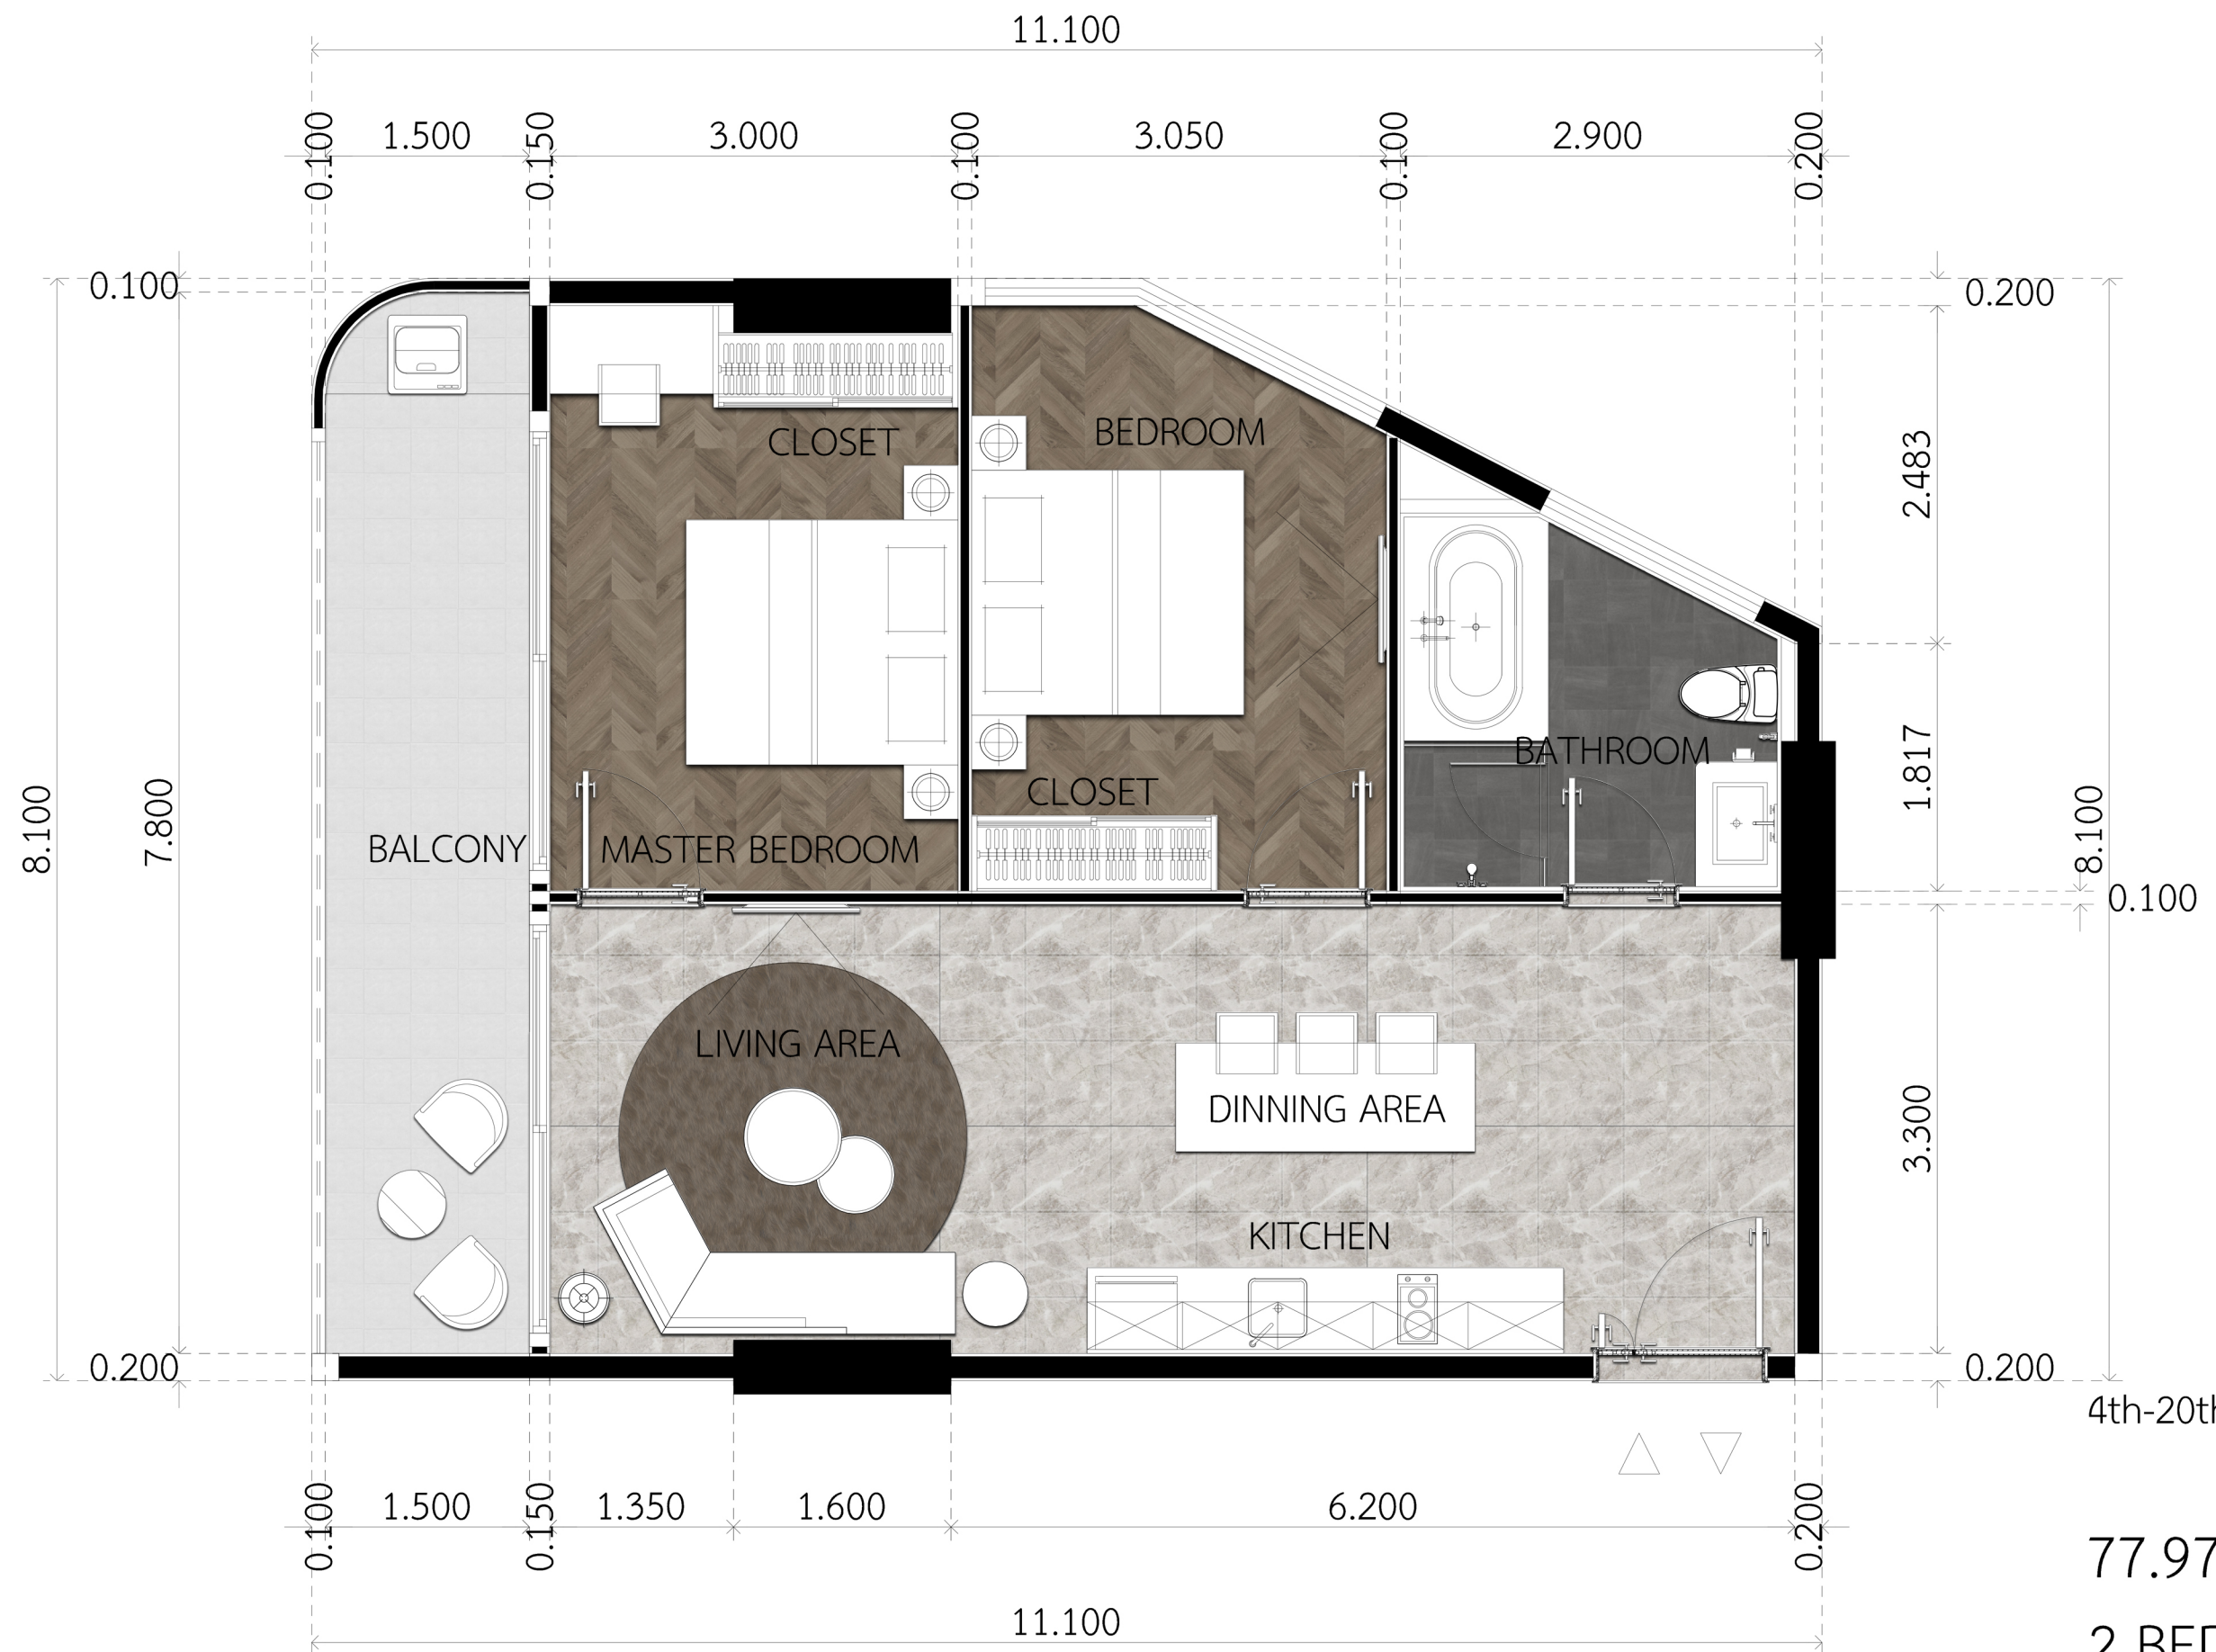

4th-20th FL.

41.40 sq.m.

1 BEDROOM A

SCALE 1:50

荣耀
THE GLORY
- PATTAYA -

4th-21th FL.

43.81 sq.m.

1 BEDROOM B

47.15 sq.m.
1 BEDROOM D

SCALE 1:50

榮耀
THE GLORY
- PATTAYA -

18th FL.

55.67 sq.m.
1 BEDROOM E

SCALE 1:50

荣耀
THE GLORY
- PATTAYA -

19th FL.

64.16 sq.m.
1 BEDROOM F

SCALE 1:50

榮耀
THE GLORY
- PATTAYA -

20th FL.

55.53 sq.m.
1 BEDROOM G

SCALE 1:50

荣耀
THE GLORY
 - PATTAYA -

4th-20th FL.

77.97 sq.m.
2 BEDROOM A

SCALE 1:50

荣耀
THE GLORY
- PATTAYA -

23th-24th FL.

150.02 sq.m.

2 BEDROOM AA

SCALE 1:75

榮耀
THE GLORY
- PATTAYA -