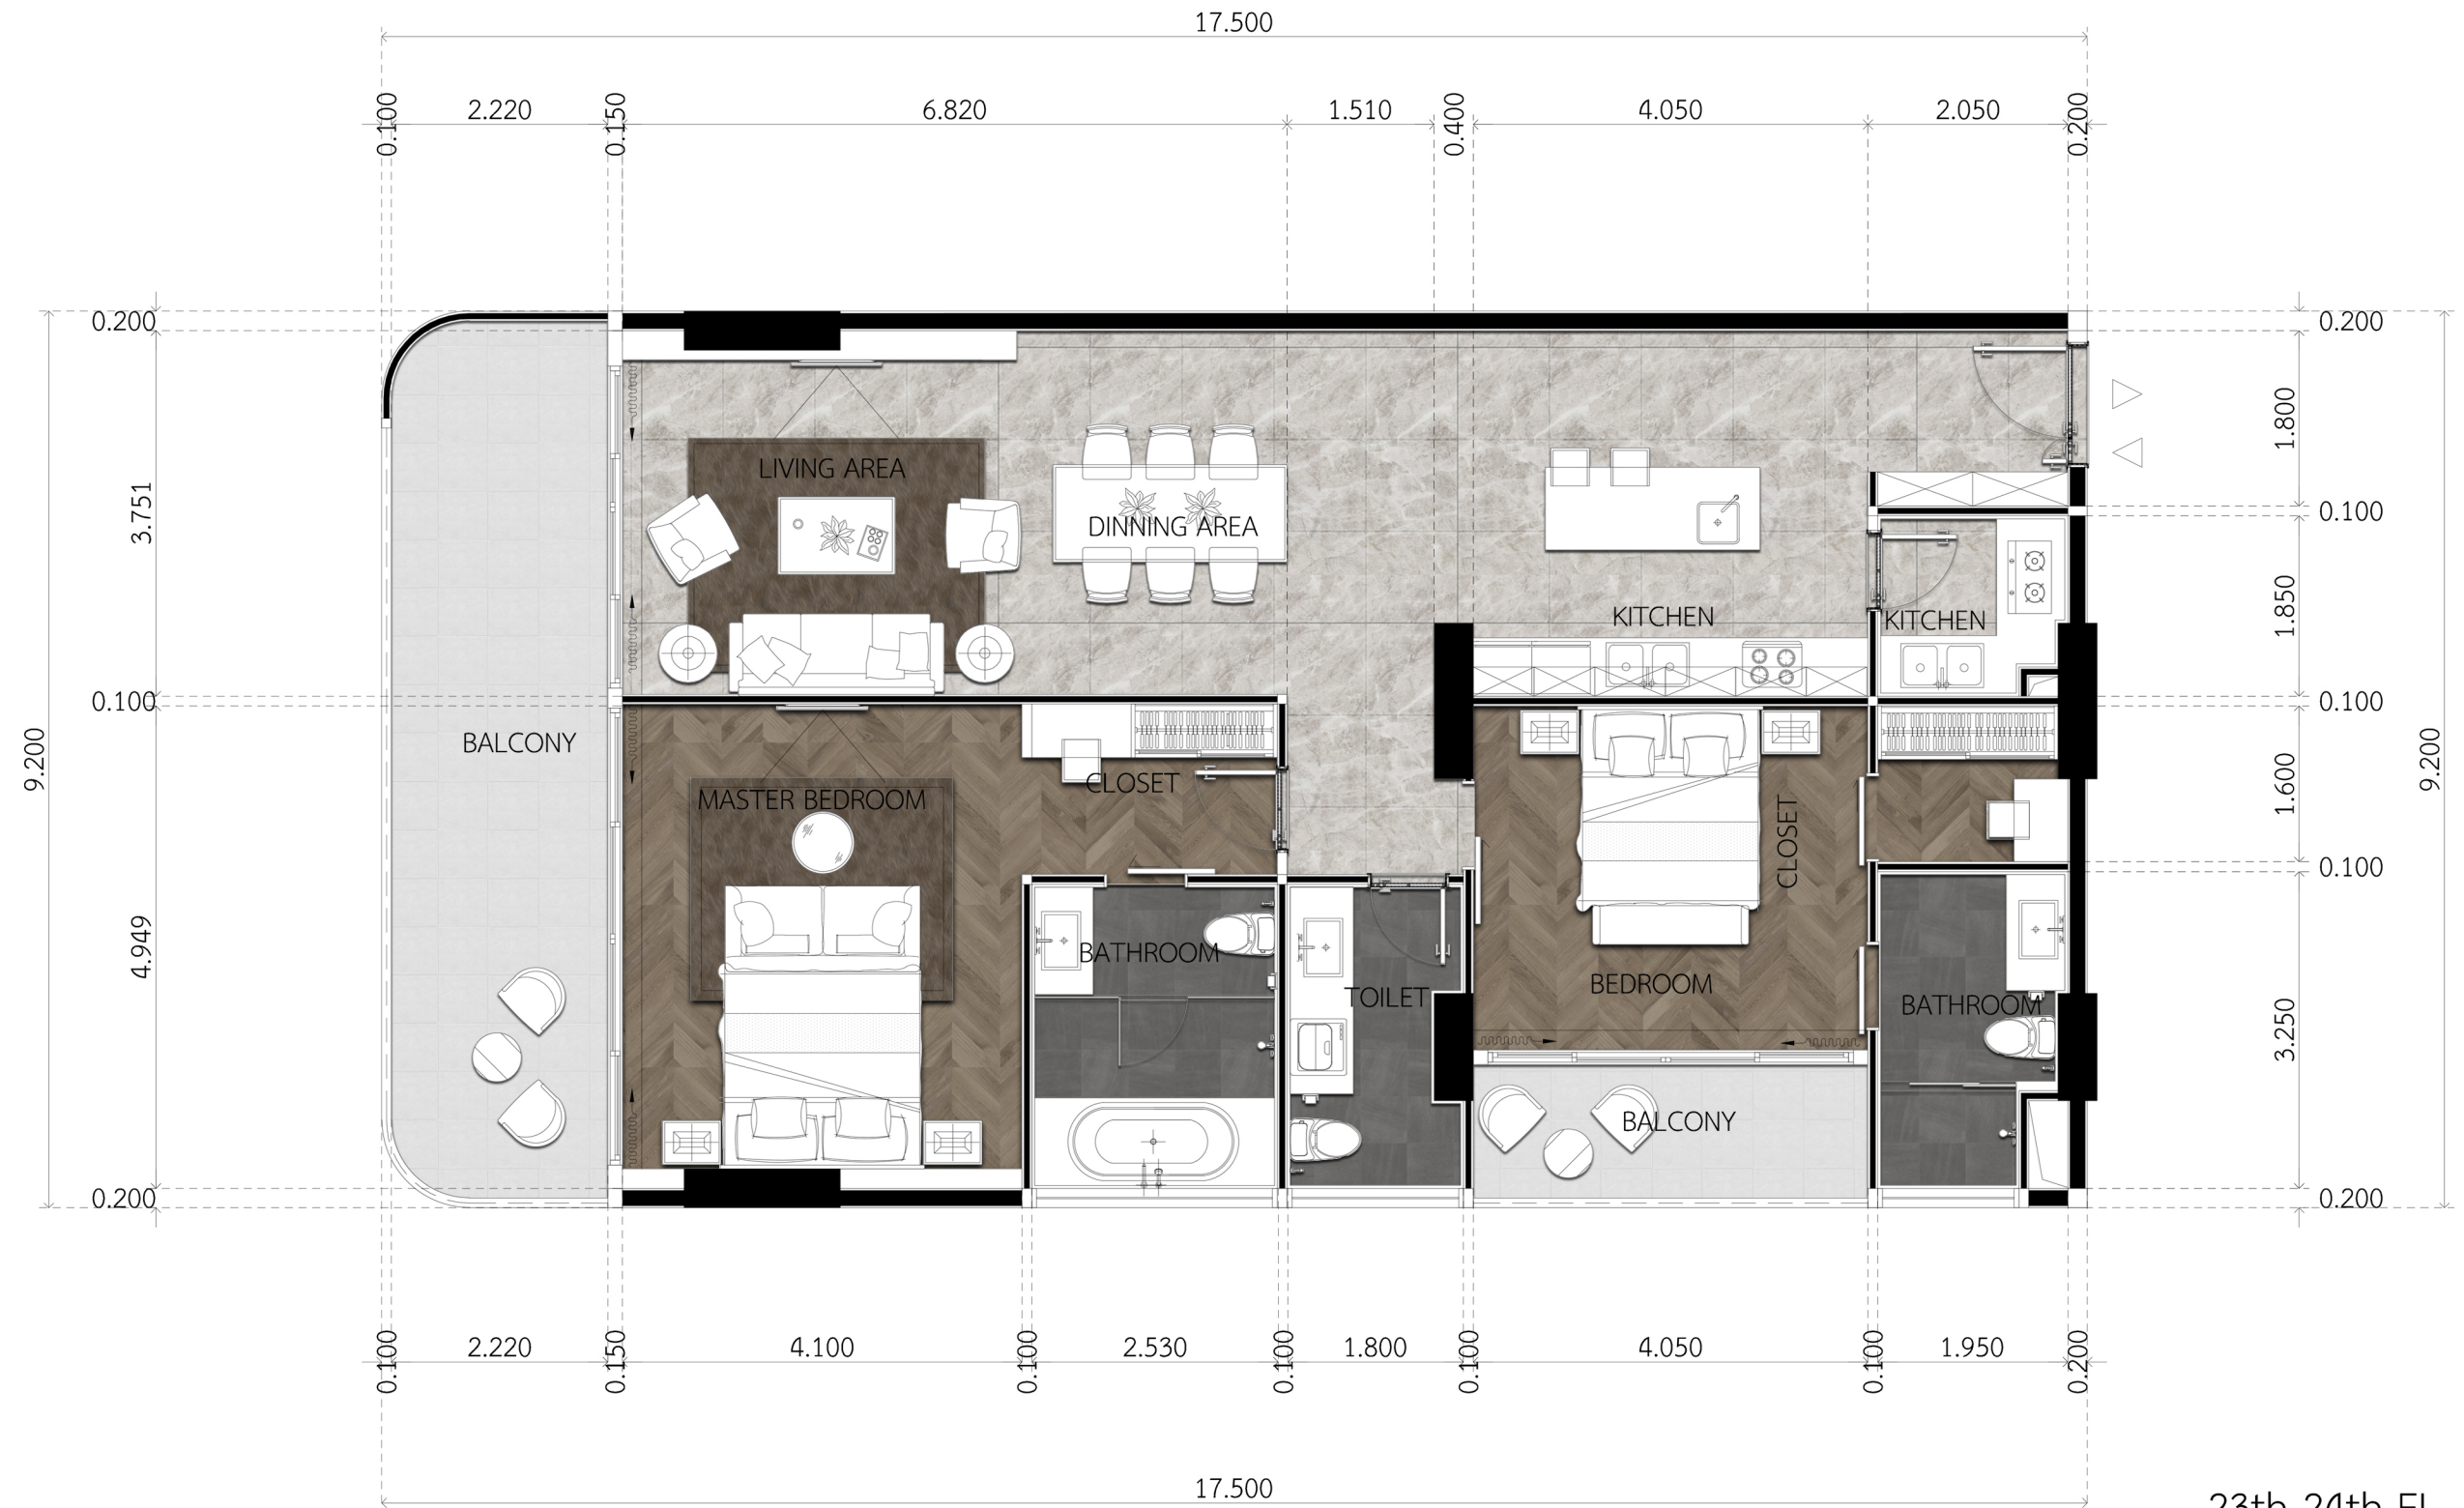

4th-20th FL.

41.40 sq.m.

1 BEDROOM A

SCALE 1:50

荣耀
THE GLORY
- PATTAYA -

4th-21th FL.

43.81 sq.m.

1 BEDROOM B

47.15 sq.m.
1 BEDROOM D

SCALE 1:50

榮耀
THE GLORY
- PATTAYA -

18th FL.

55.67 sq.m.
1 BEDROOM E

SCALE 1:50

荣耀
THE GLORY
- PATTAYA -

19th FL.

64.16 sq.m.
1 BEDROOM F

SCALE 1:50

榮耀
THE GLORY
- PATTAYA -

20th FL.

55.53 sq.m.
1 BEDROOM G

SCALE 1:50

荣耀
THE GLORY
 - PATTAYA -

4th-20th FL.

77.97 sq.m.
2 BEDROOM A

SCALE 1:50

荣耀
THE GLORY
- PATTAYA -

23th-24th FL.

150.02 sq.m.

2 BEDROOM AA

SCALE 1:75

榮耀
THE GLORY
- PATTAYA -