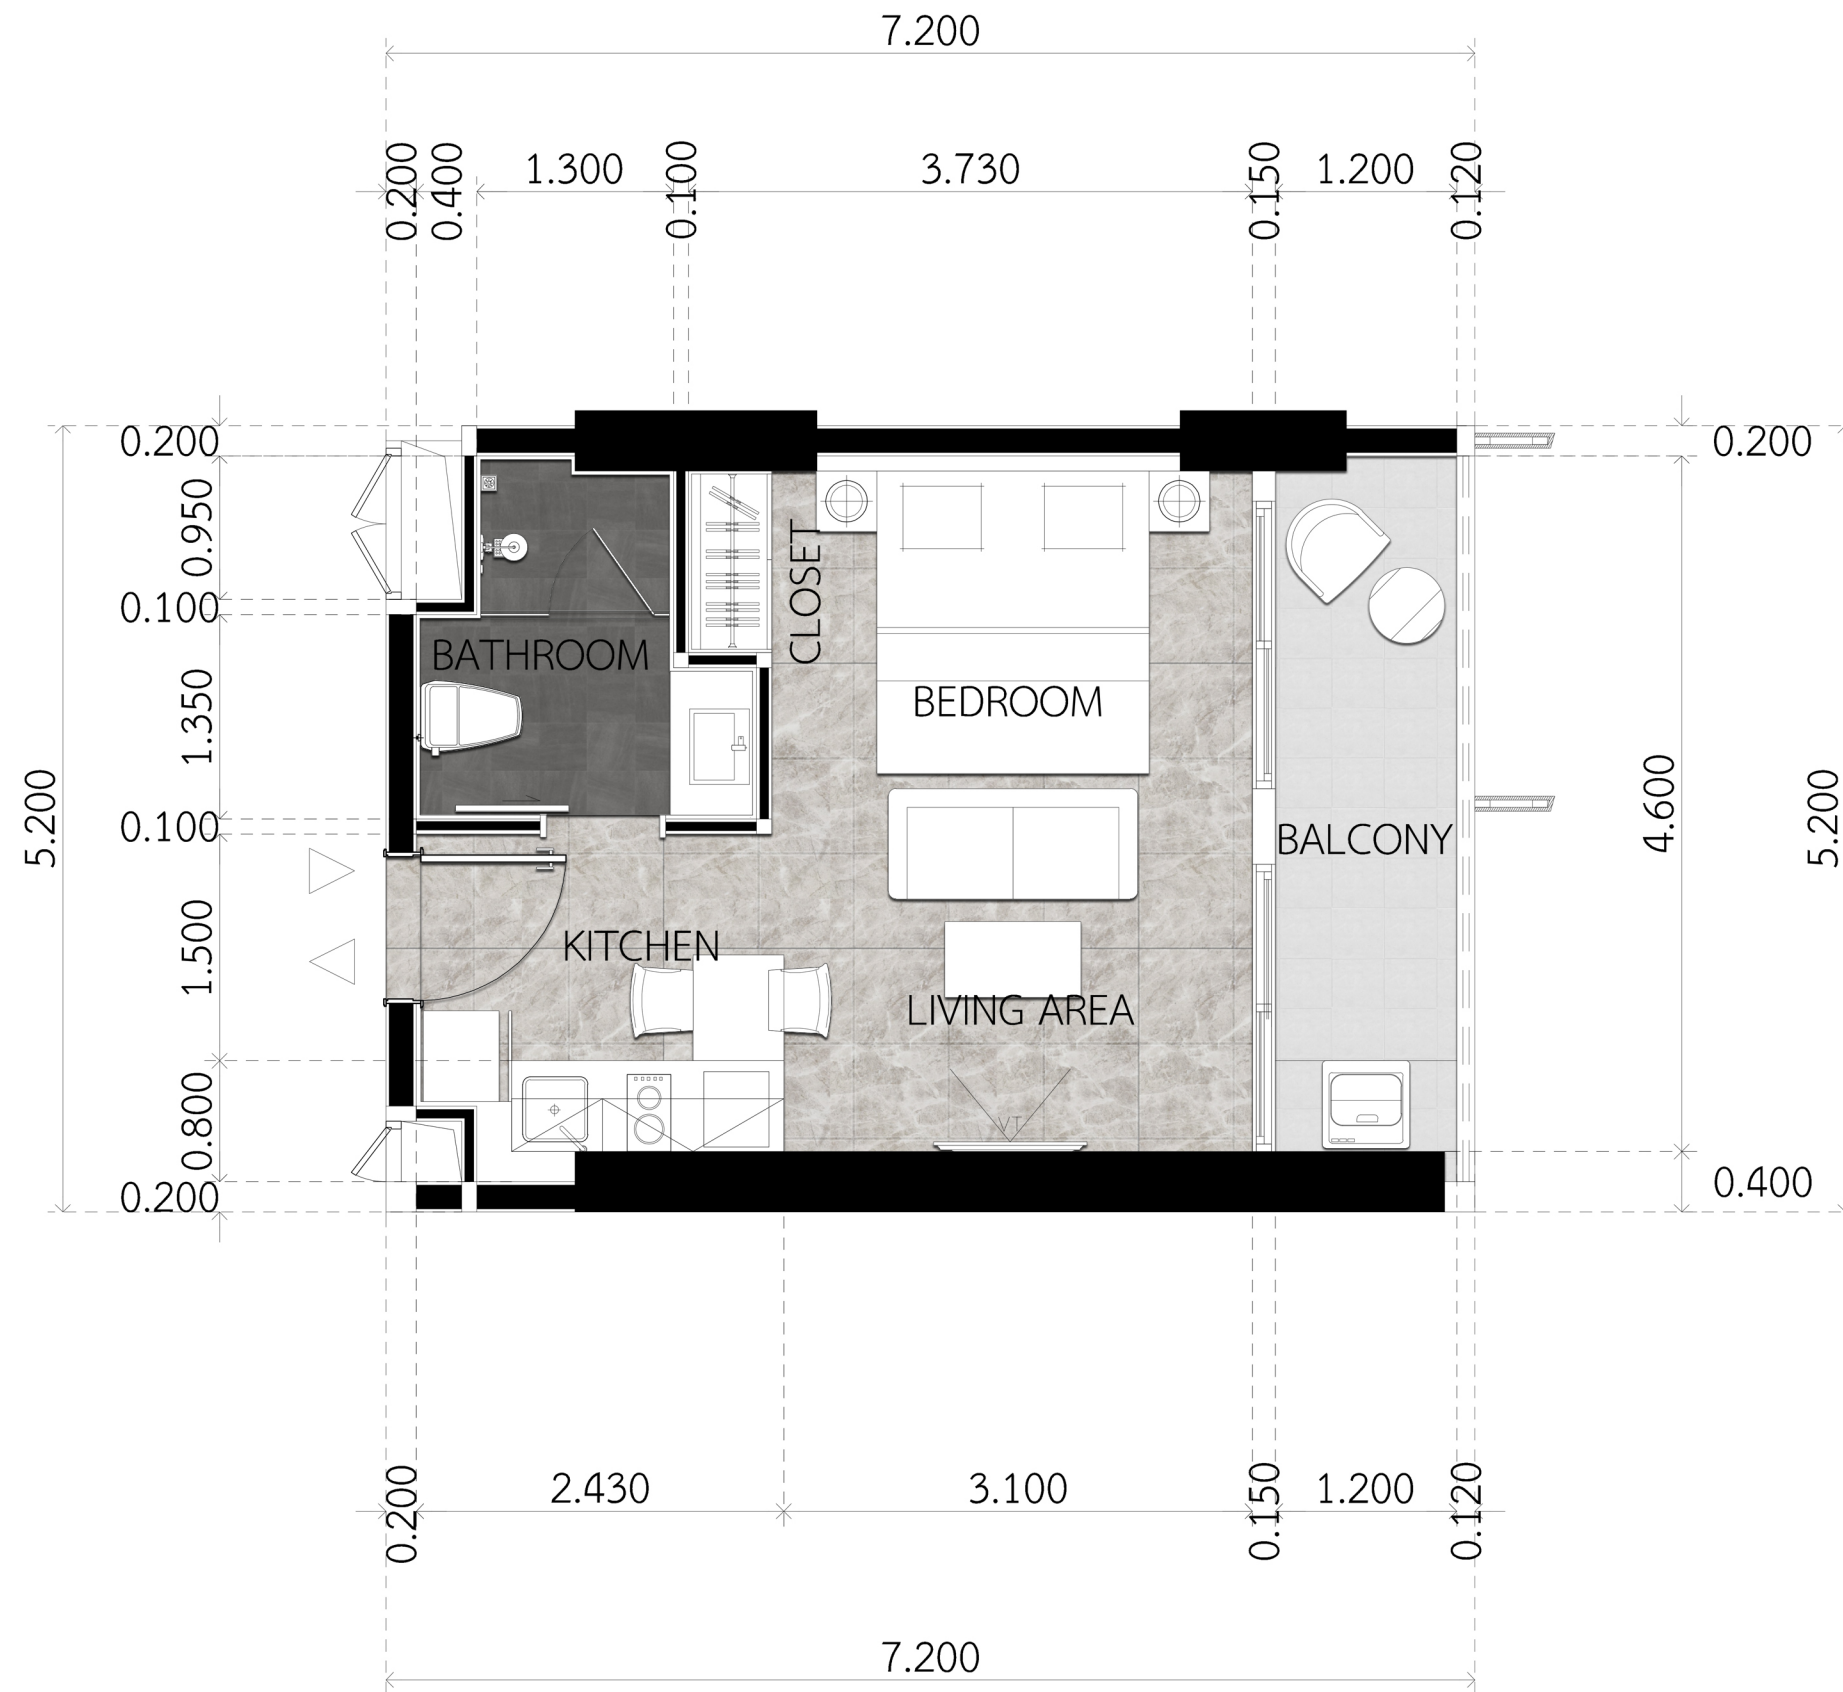

4th-20th FL.

41.40 sq.m.

1 BEDROOM A

SCALE 1:50

荣耀
THE GLORY
- PATTAYA -

4th-21th FL.

43.81 sq.m.

1 BEDROOM B

SCALE 1:50

荣耀
THE GLORY
- PATTAYA -

4th-21th FL.

43.86 sq.m.

1 BEDROOM C

SCALE 1:50

荣耀
THE GLORY
- PATTAYA -

5th-13th FL.

34.55 sq.m.
STUDIO A

SCALE 1:50

榮耀
THE GLORY
- PATTAYA -

5th-13th FL.

34.68 sq.m.
STUDIO B

SCALE 1:50

荣耀
THE GLORY
- PATTAYA -

5th-13th FL.

32.14 sq.m.
STUDIO C

SCALE 1:50

荣耀
THE GLORY
- PATTAYA -

14th FL.

34.55 sq.m.
STUDIO D

SCALE 1:50

榮耀
THE GLORY
- PATTAYA -

15-17th FL.