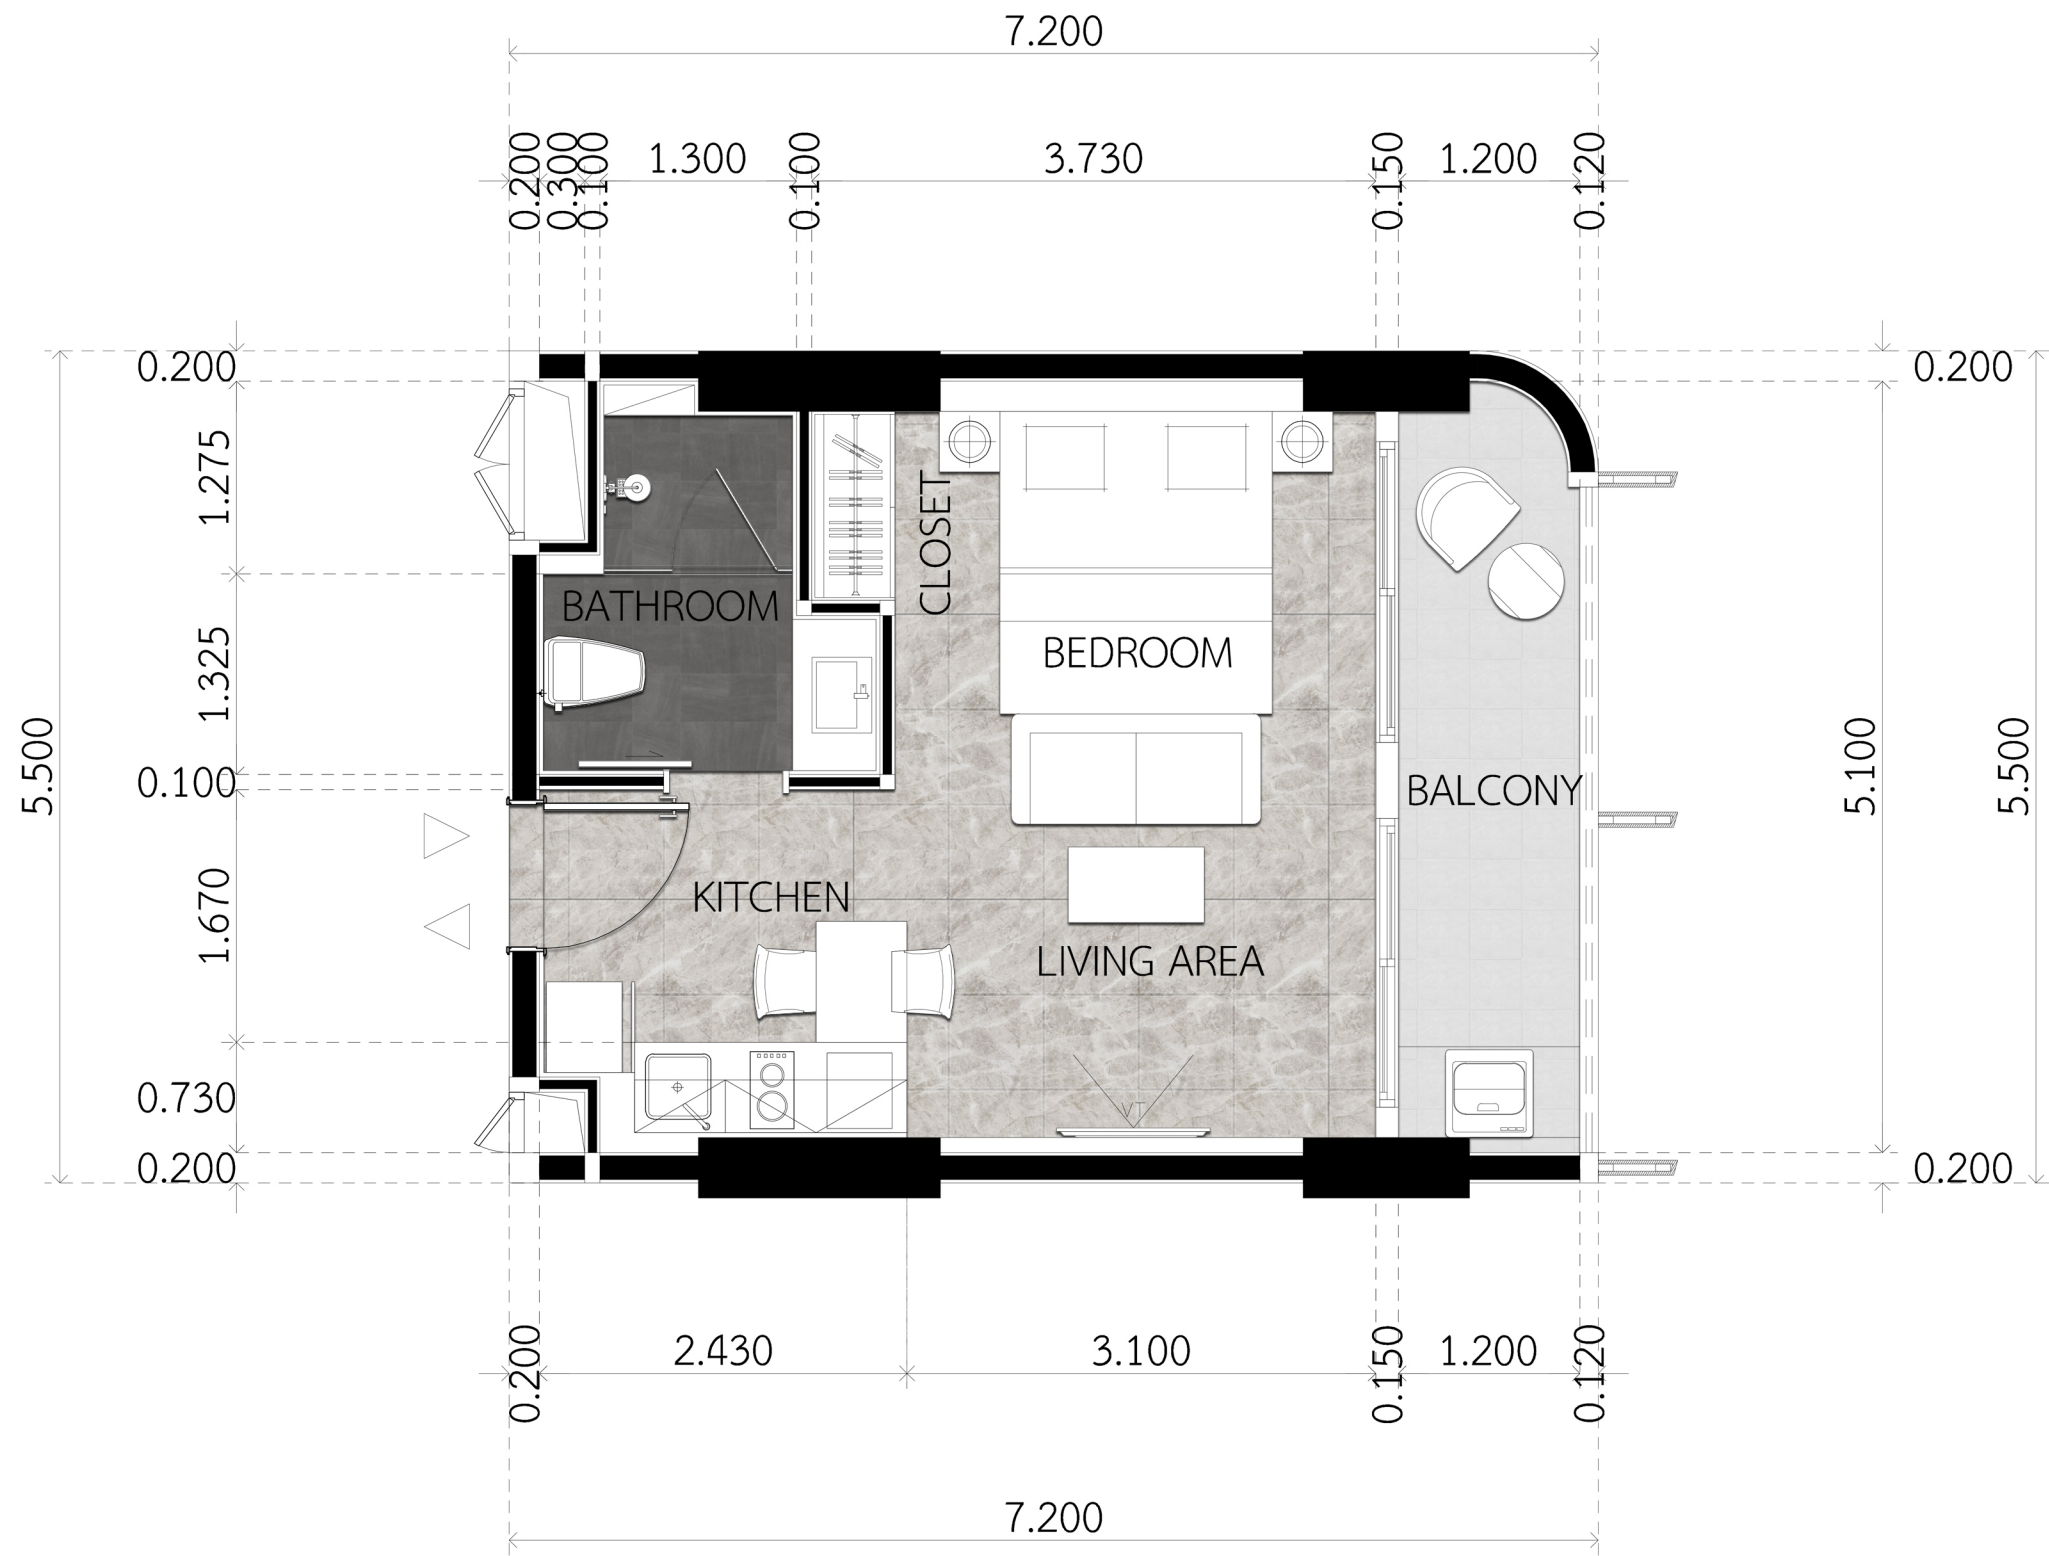

4th-20th FL.

41.40 sq.m.

1 BEDROOM A

SCALE 1:50

荣耀
THE GLORY
- PATTAYA -

4th-21th FL.

43.81 sq.m.

1 BEDROOM B

SCALE 1:50

荣耀
THE GLORY
- PATTAYA -

4th-21th FL.

43.86 sq.m.

1 BEDROOM C

SCALE 1:50

荣耀
THE GLORY
- PATTAYA -

5th-13th FL.

21th FL.

92.23 sq.m.
2 BEDROOM F

SCALE 1:75

荣耀
THE GLORY
 - PATTAYA -

21th FL.

151.56 sq.m.
 3 BEDROOM

SCALE 1:75

5th-13th FL.

34.55 sq.m.
STUDIO A

SCALE 1:50

榮耀
THE GLORY
- PATTAYA -

5th-13th FL.

34.68 sq.m.
STUDIO B

SCALE 1:50

荣耀
THE GLORY
- PATTAYA -

5th-13th FL.