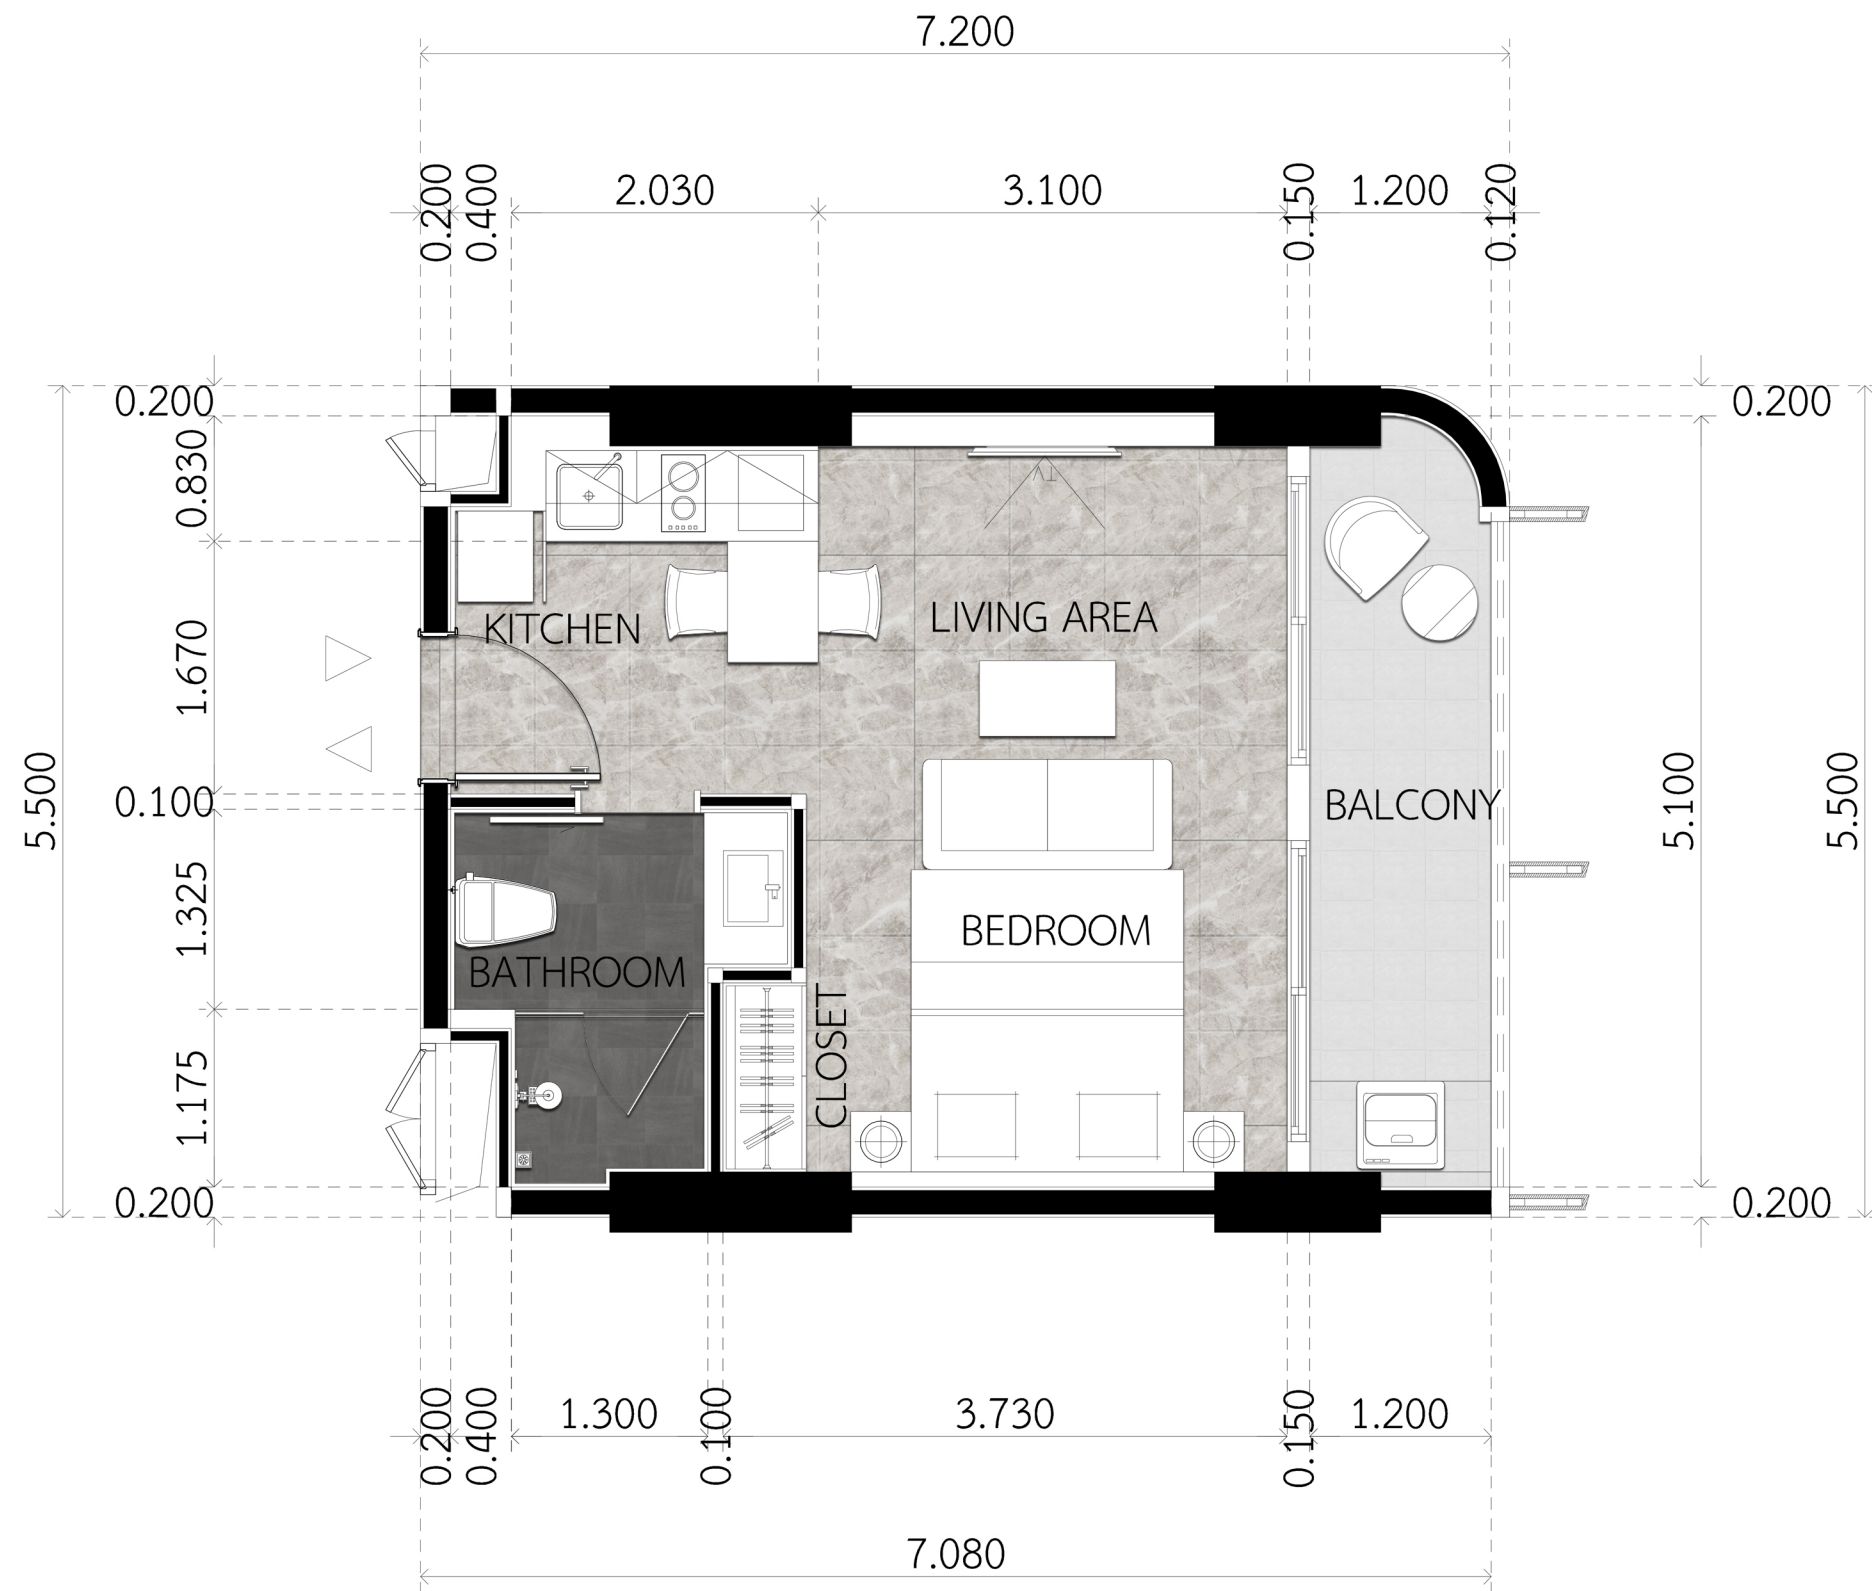

4th-20th FL.

41.40 sq.m.

1 BEDROOM A

SCALE 1:50

荣耀
THE GLORY
- PATTAYA -

4th-21th FL.

43.81 sq.m.

1 BEDROOM B

SCALE 1:50

荣耀
THE GLORY
- PATTAYA -

4th-21th FL.

43.86 sq.m.

1 BEDROOM C

SCALE 1:50

荣耀
THE GLORY
- PATTAYA -

5th-13th FL.

34.55 sq.m.
STUDIO A

SCALE 1:50

榮耀
THE GLORY
- PATTAYA -

5th-13th FL.

34.68 sq.m.
STUDIO B

SCALE 1:50

荣耀
THE GLORY
- PATTAYA -

5th-13th FL.

32.14 sq.m.
STUDIO C

SCALE 1:50

荣耀
THE GLORY
- PATTAYA -

14th FL.

34.55 sq.m.
STUDIO D

SCALE 1:50

榮耀
THE GLORY
- PATTAYA -

15-17th FL.