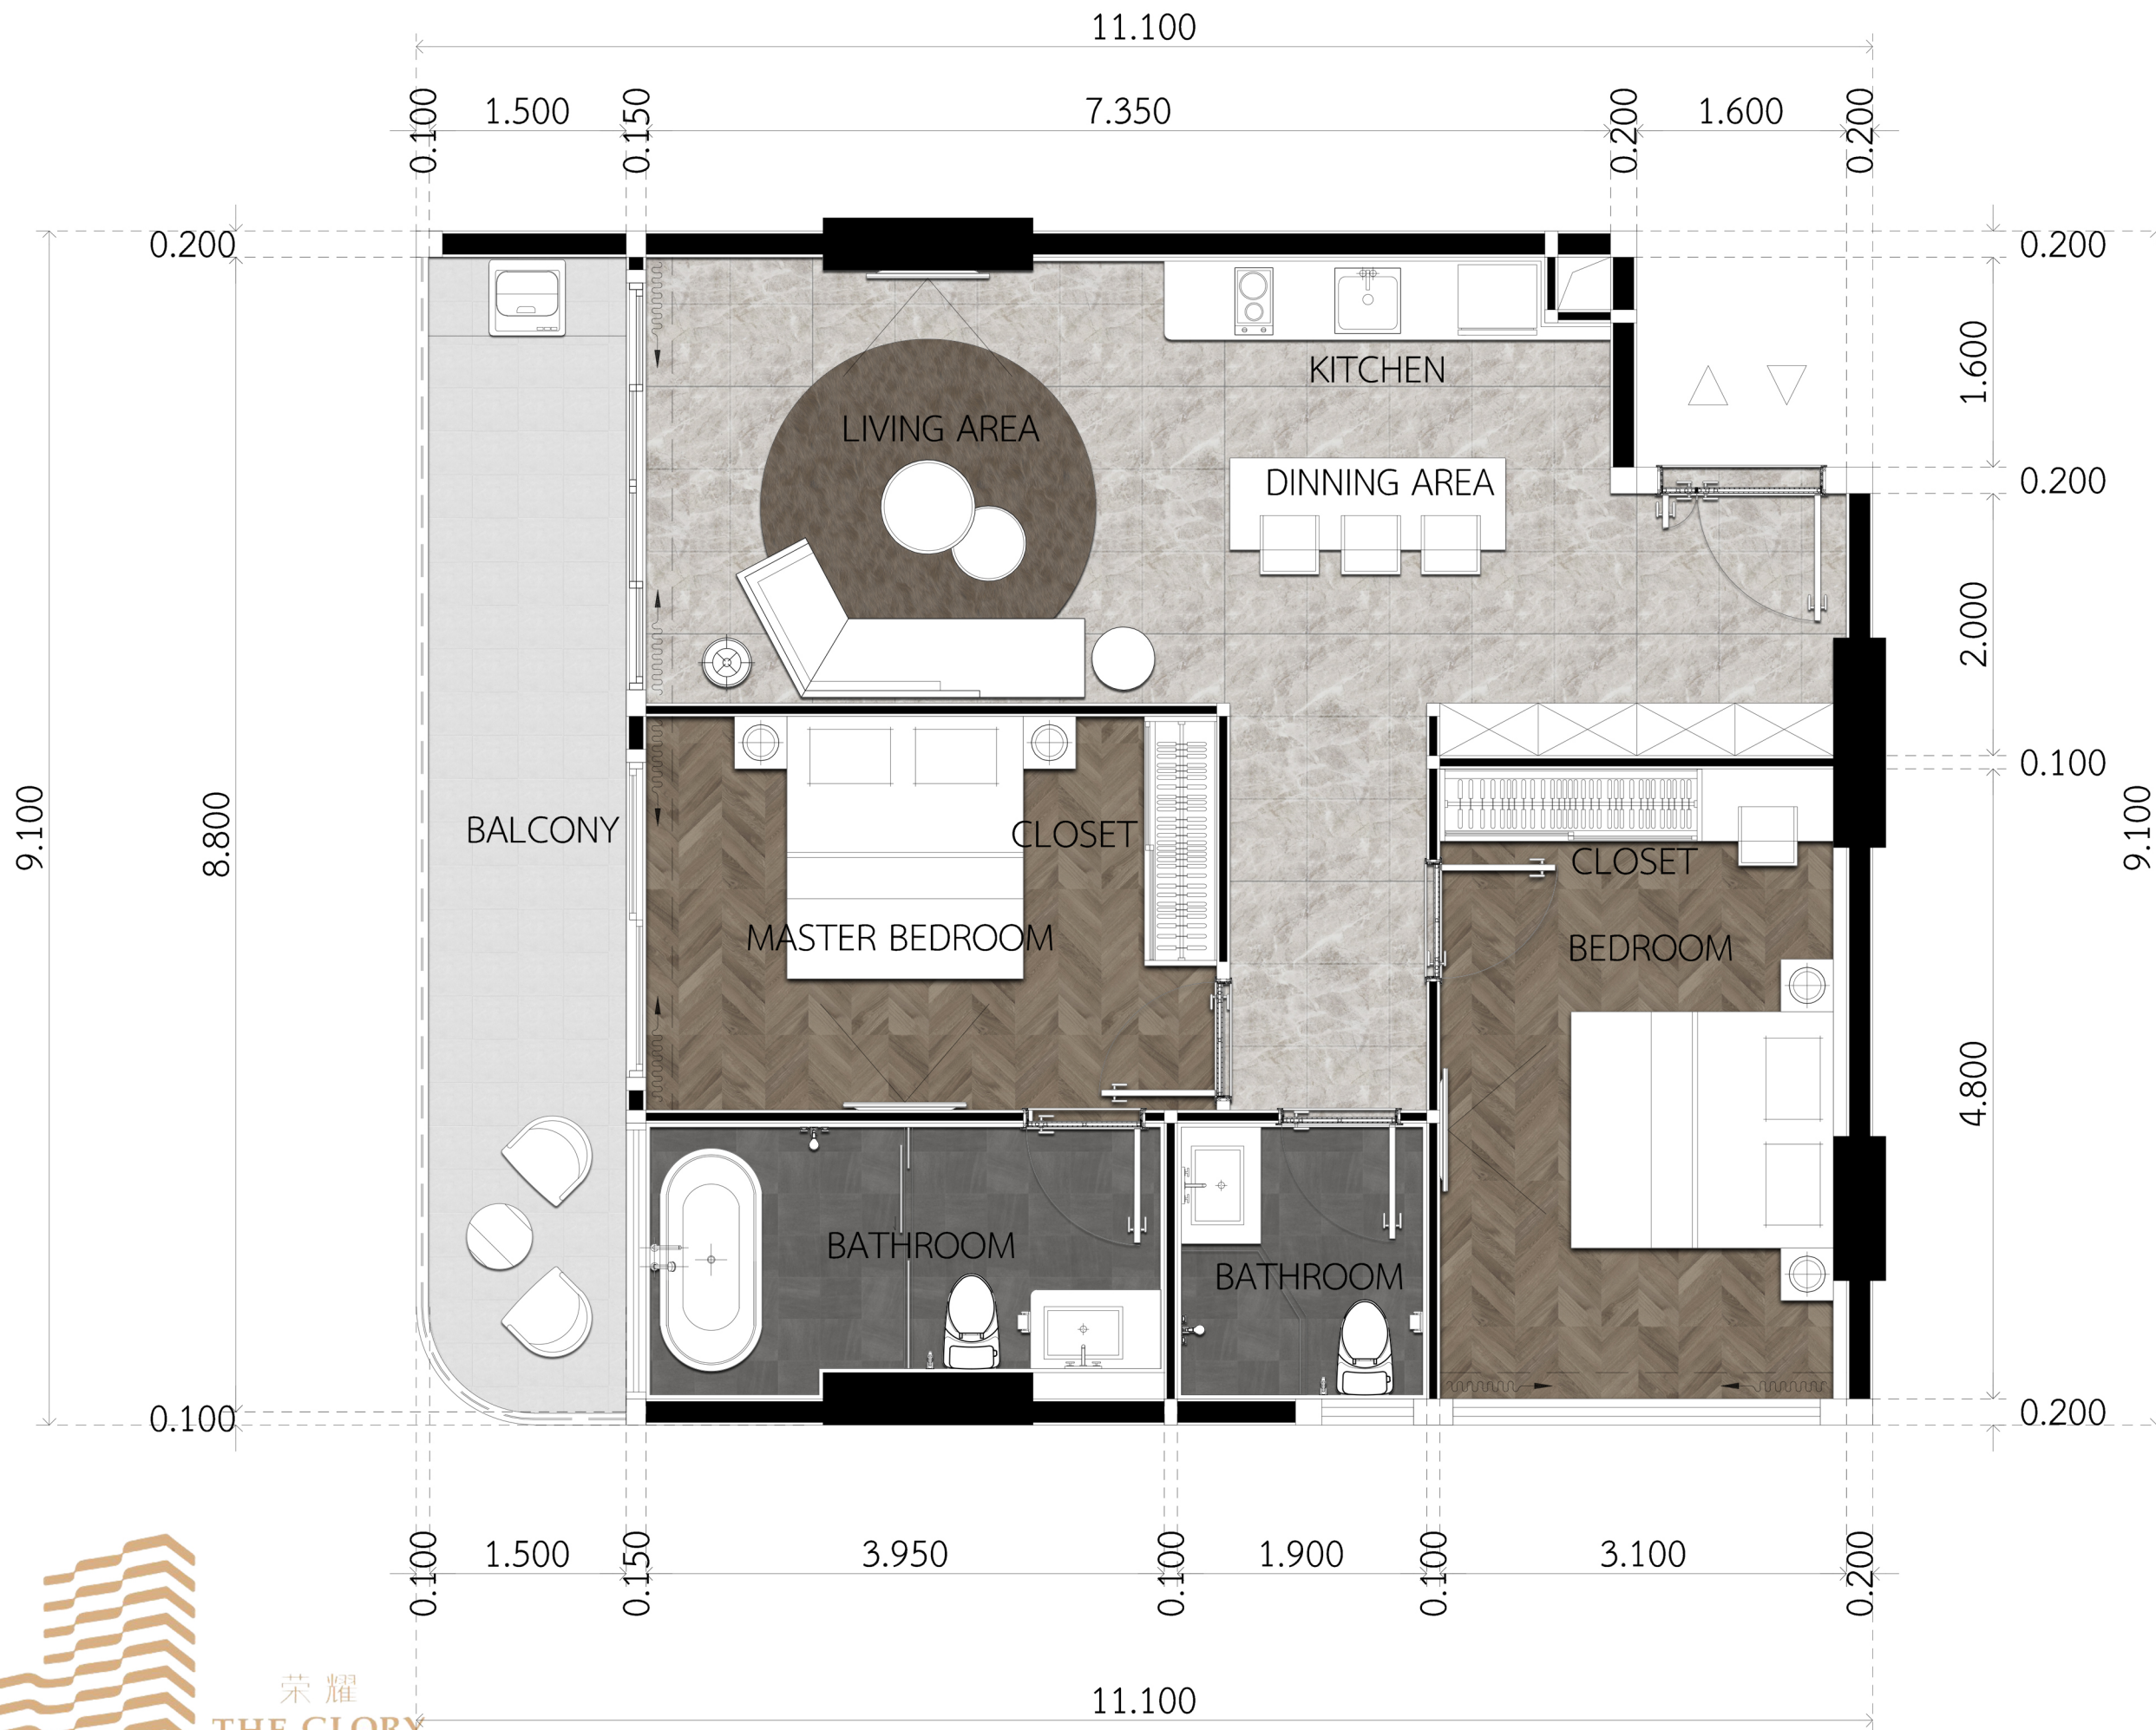

4th-20th FL.

41.40 sq.m.

1 BEDROOM A

SCALE 1:50

荣耀
THE GLORY
- PATTAYA -

4th-21th FL.

43.81 sq.m.

1 BEDROOM B

64.16 sq.m.
1 BEDROOM F

SCALE 1:50

榮耀
THE GLORY
- PATTAYA -

20th FL.

55.53 sq.m.
1 BEDROOM G

SCALE 1:50

荣耀
THE GLORY
 - PATTAYA -

4th-20th FL.

77.97 sq.m.
2 BEDROOM A

SCALE 1:50

荣耀
THE GLORY
- PATTAYA -

23th-24th FL.

150.02 sq.m.

2 BEDROOM AA

SCALE 1:75

榮耀
THE GLORY
- PATTAYA -

4th-20th FL.

91.44 sq.m.
2 BEDROOM B

SCALE 1:50

荣耀
THE GLORY
- PATTAYA -

5th-13th FL.

66.17 sq.m.
2 BEDROOM C

SCALE 1:50

榮耀
THE GLORY
- PATTAYA -