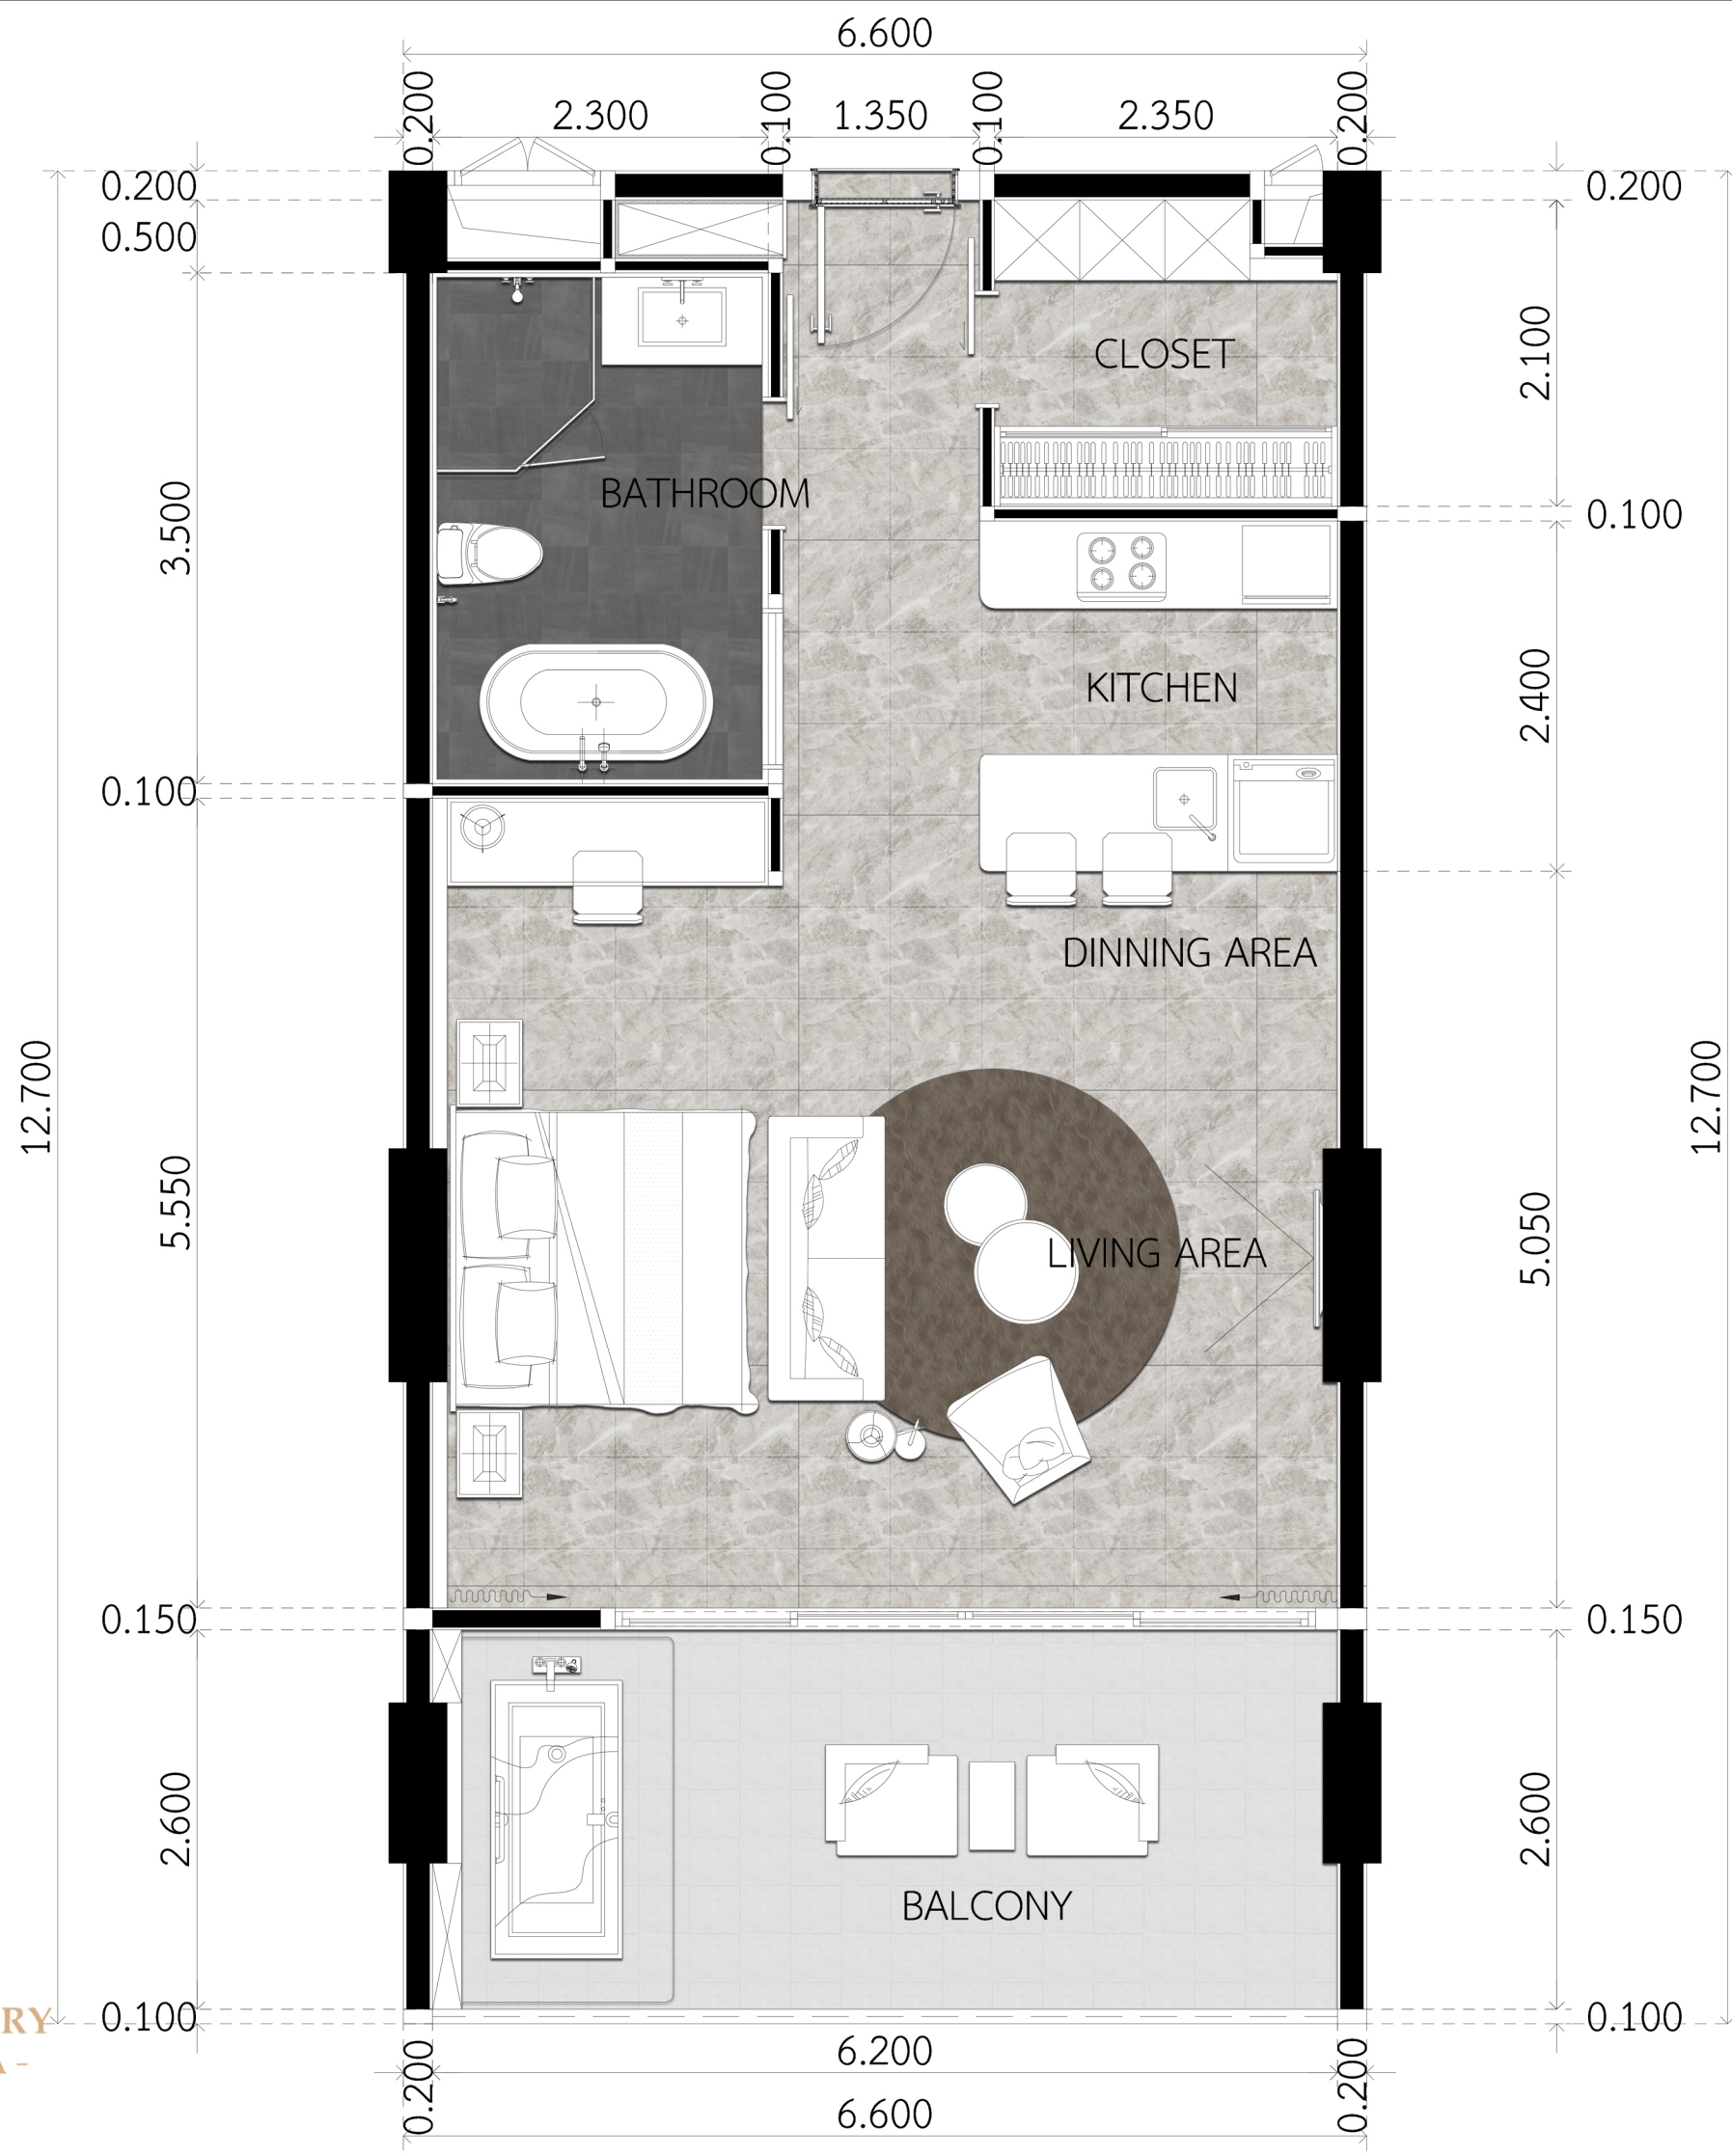

4th-20th FL.

41.40 sq.m.

1 BEDROOM A

SCALE 1:50

荣耀
THE GLORY
- PATTAYA -

4th-21th FL.

43.81 sq.m.

1 BEDROOM B

SCALE 1:50

荣耀
THE GLORY
- PATTAYA -

4th-21th FL.

43.86 sq.m.

1 BEDROOM C

SCALE 1:50

荣耀
THE GLORY
- PATTAYA -

5th-13th FL.

41.79sq.m.
STUDIO E

SCALE 1:50

18th-19th FL.

31.99 sq.m.
STUDIO F

SCALE 1:50

榮耀
THE GLORY
- PATTAYA -

21th FL.

78.17 sq.m.
STUDIO G

SCALE 1:50