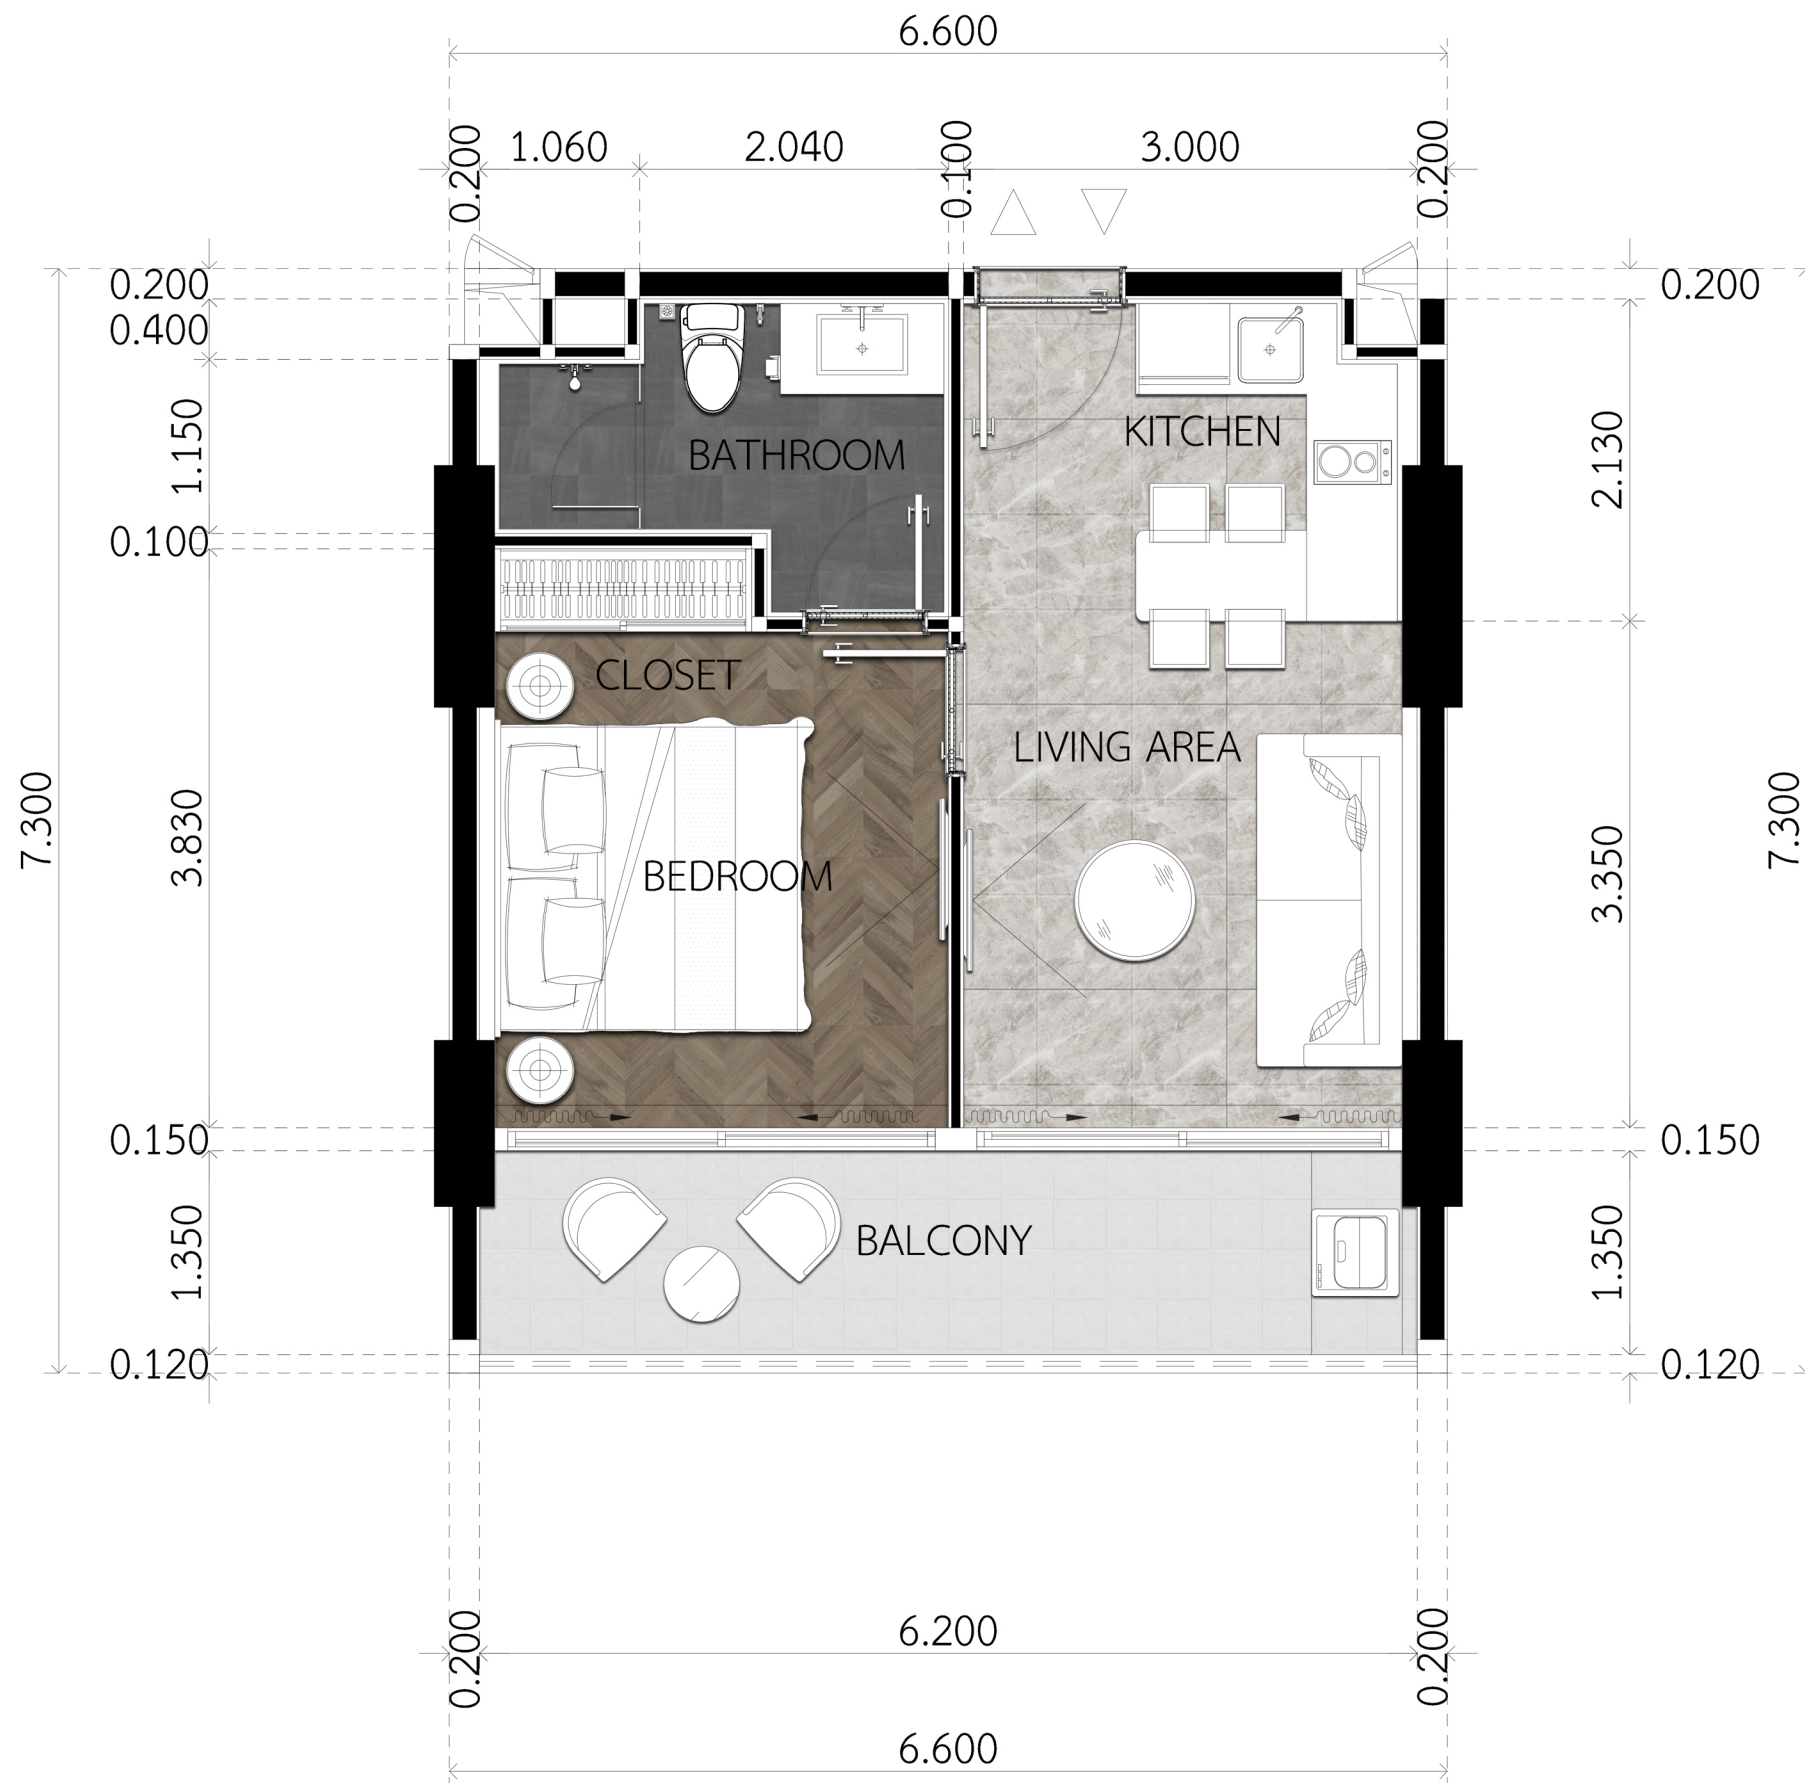

4th-20th FL.

41.40 sq.m.

1 BEDROOM A

SCALE 1:50

荣耀
THE GLORY
- PATTAYA -

4th-21th FL.

43.81 sq.m.

1 BEDROOM B

SCALE 1:50

荣耀
THE GLORY
- PATTAYA -

4th-21th FL.

43.86 sq.m.

1 BEDROOM C

SCALE 1:50

荣耀
THE GLORY
- PATTAYA -

5th-13th FL.

47.15 sq.m.
1 BEDROOM D

SCALE 1:50

榮耀
THE GLORY
- PATTAYA -

18th FL.

55.67 sq.m.
1 BEDROOM E

SCALE 1:50

荣耀
THE GLORY
- PATTAYA -

19th FL.

64.16 sq.m.
1 BEDROOM F

SCALE 1:50

榮耀
THE GLORY
- PATTAYA -

20th FL.

55.53 sq.m.
1 BEDROOM G

SCALE 1:50

荣耀
THE GLORY
 - PATTAYA -

4th-20th FL.